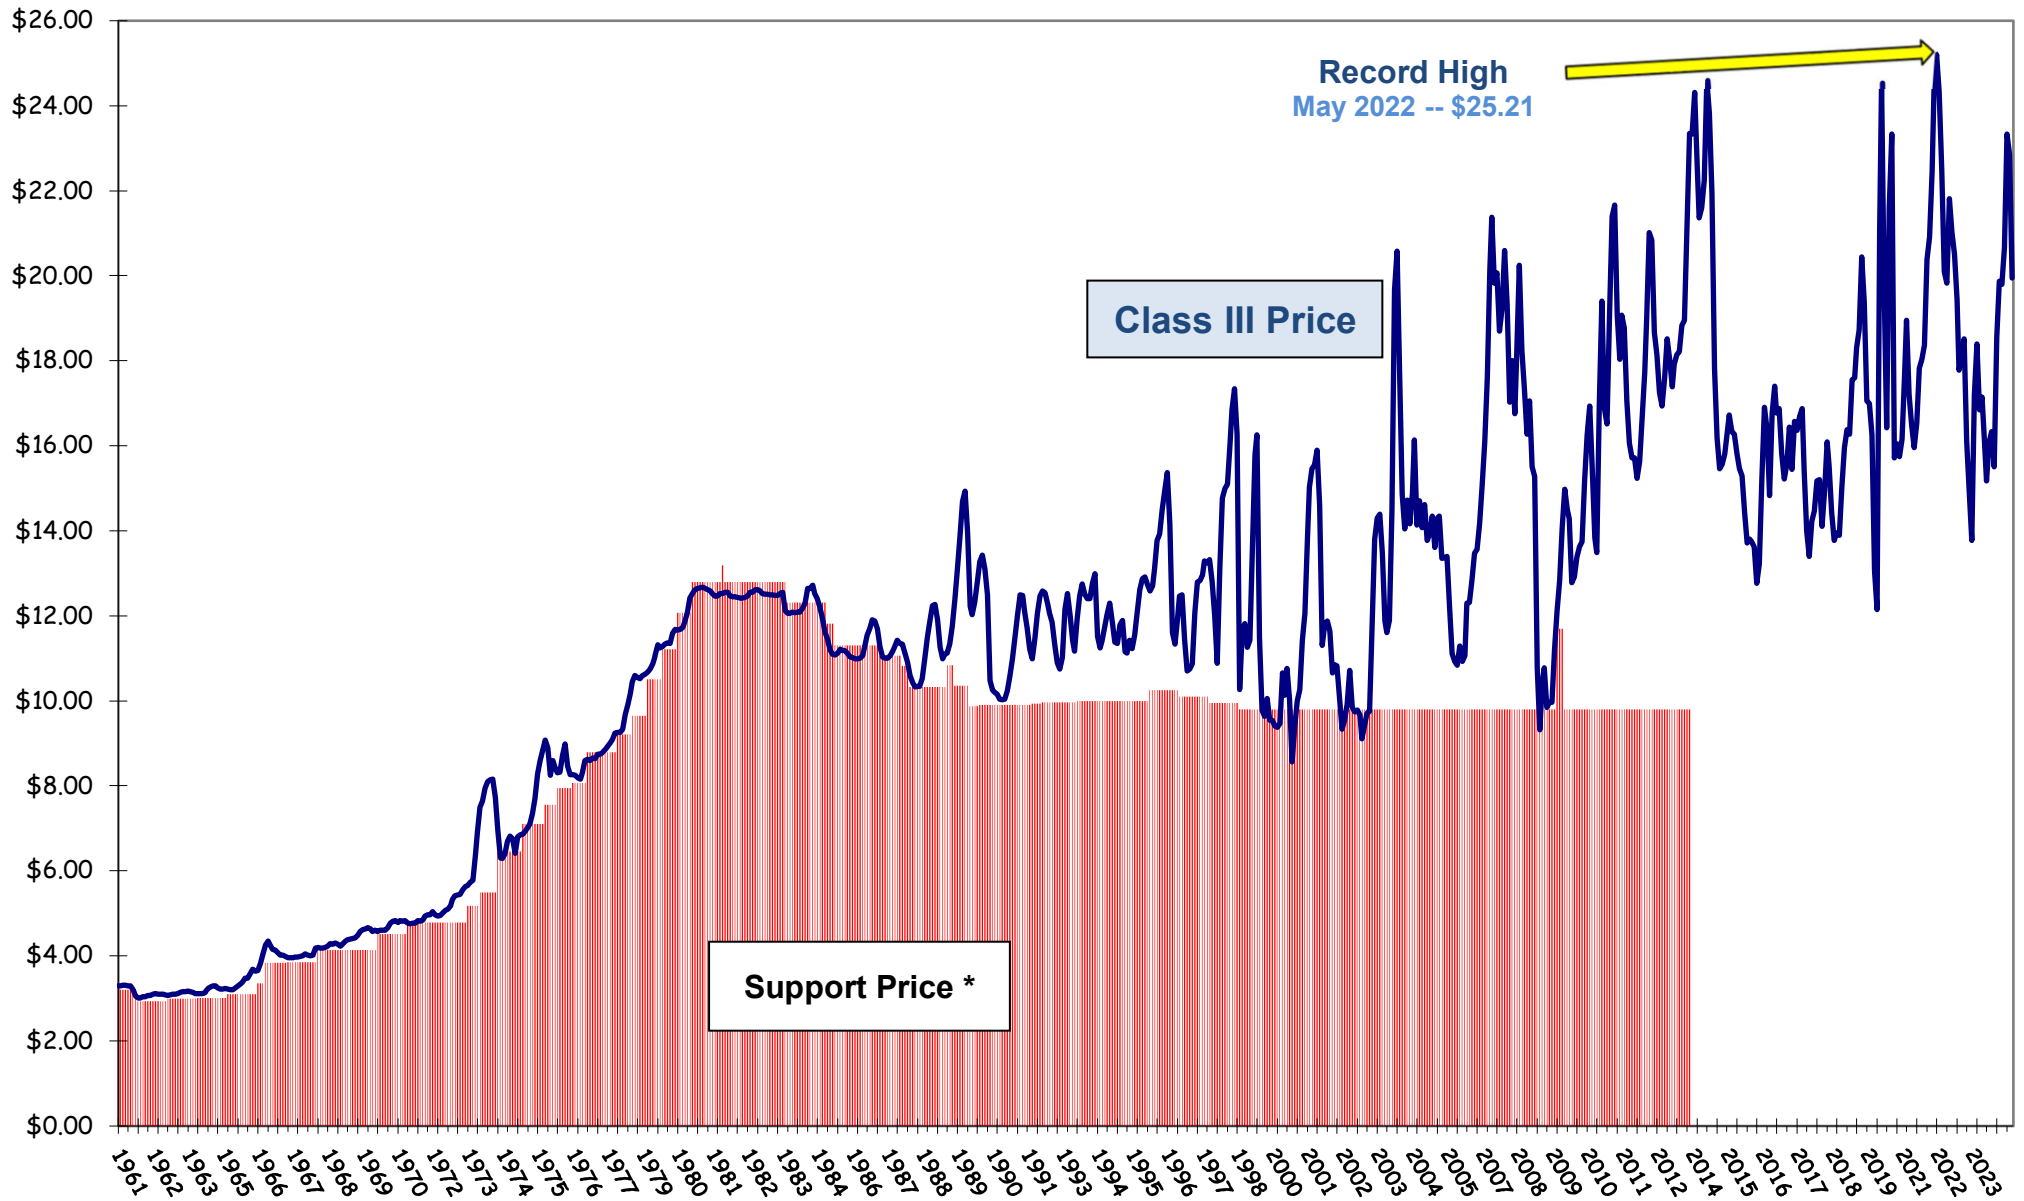

Class III Price and Support Price
August 1961 - December 2024
(Dollars Per Cwt.)

* The 2014 Farm Bill, signed February 7, 2014, repealed the Dairy Price Support Program. The last purchases under the program were in October 2009.