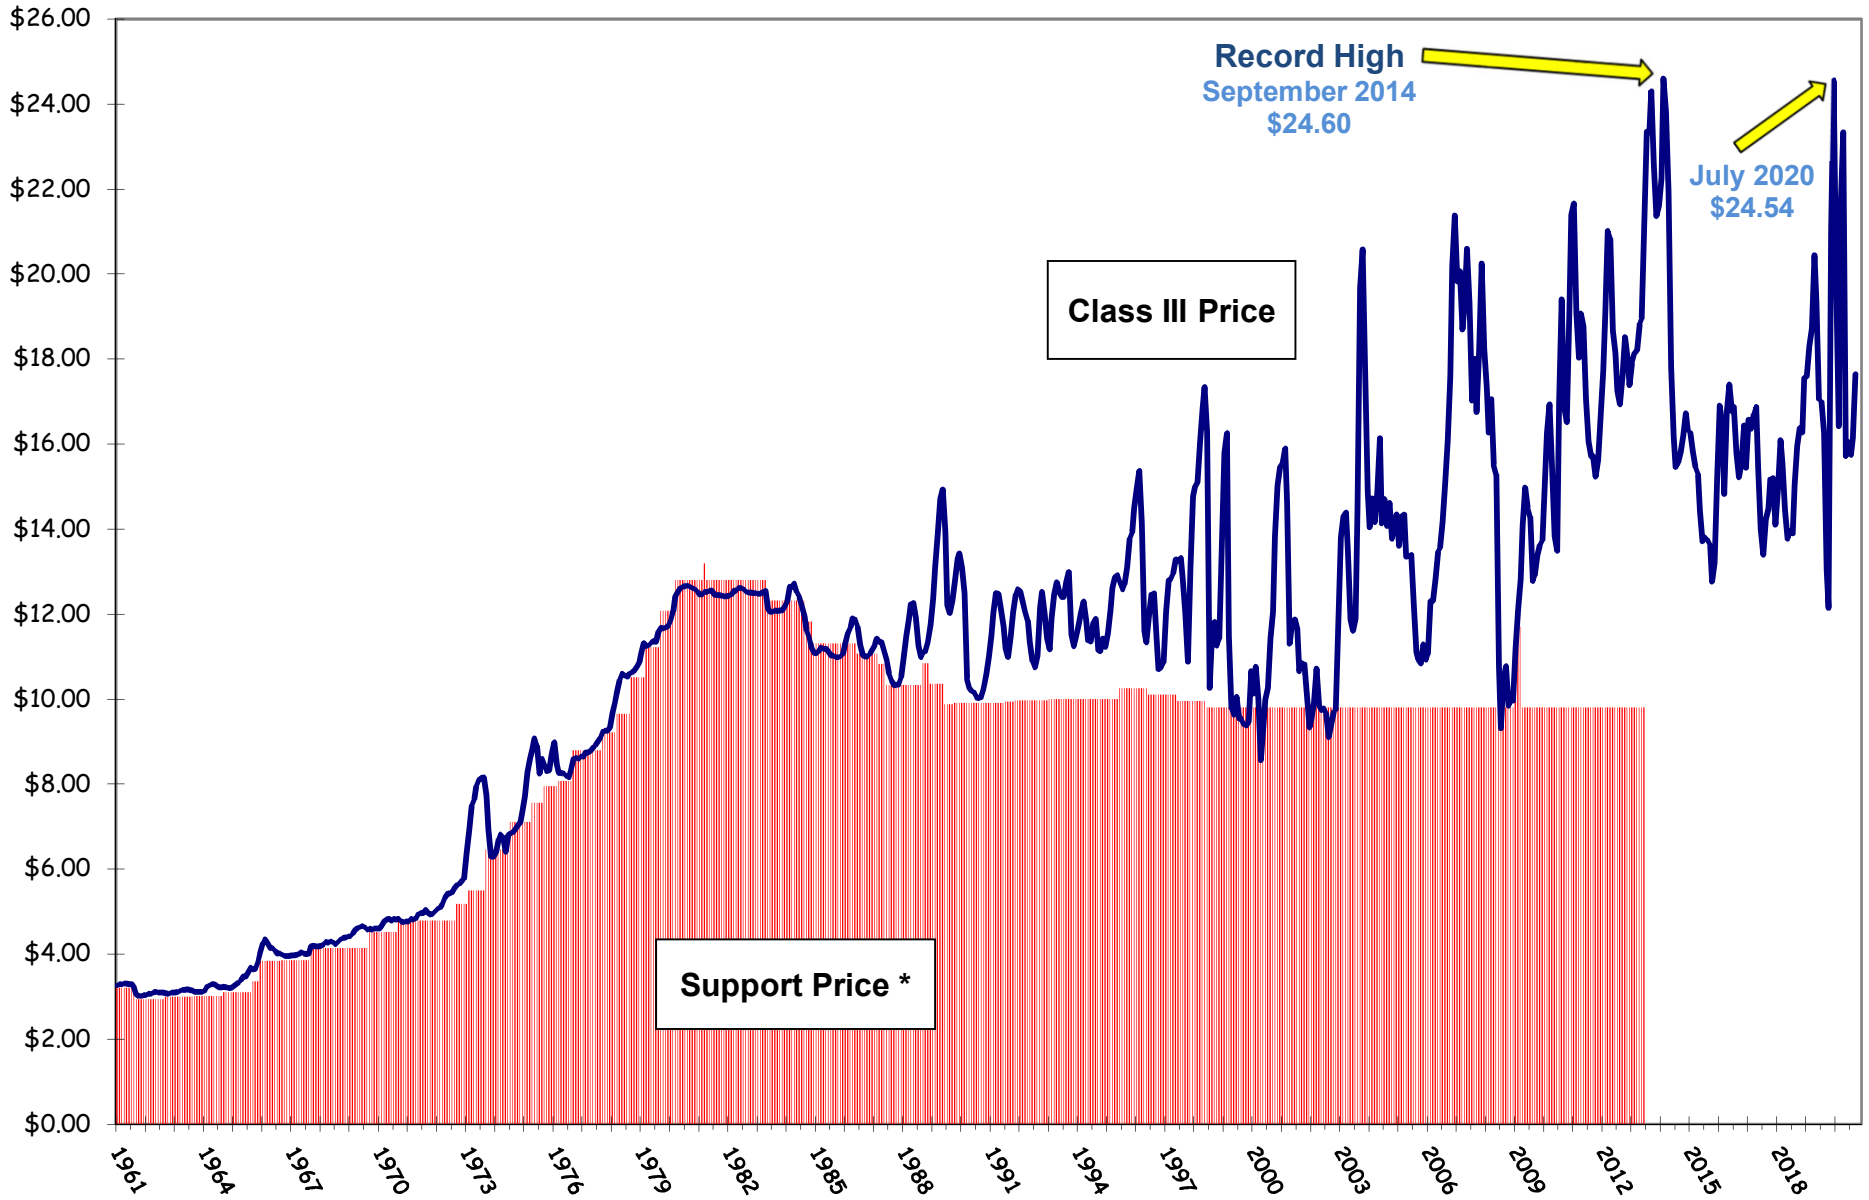

Class III Price and Support Price
August 1961 - April 2021
(Dollars Per Cwt.)

* The 2014 Farm Bill, signed February 7, 2014, repealed the Dairy Price Support Program. The last purchases under the program were in October 2009.