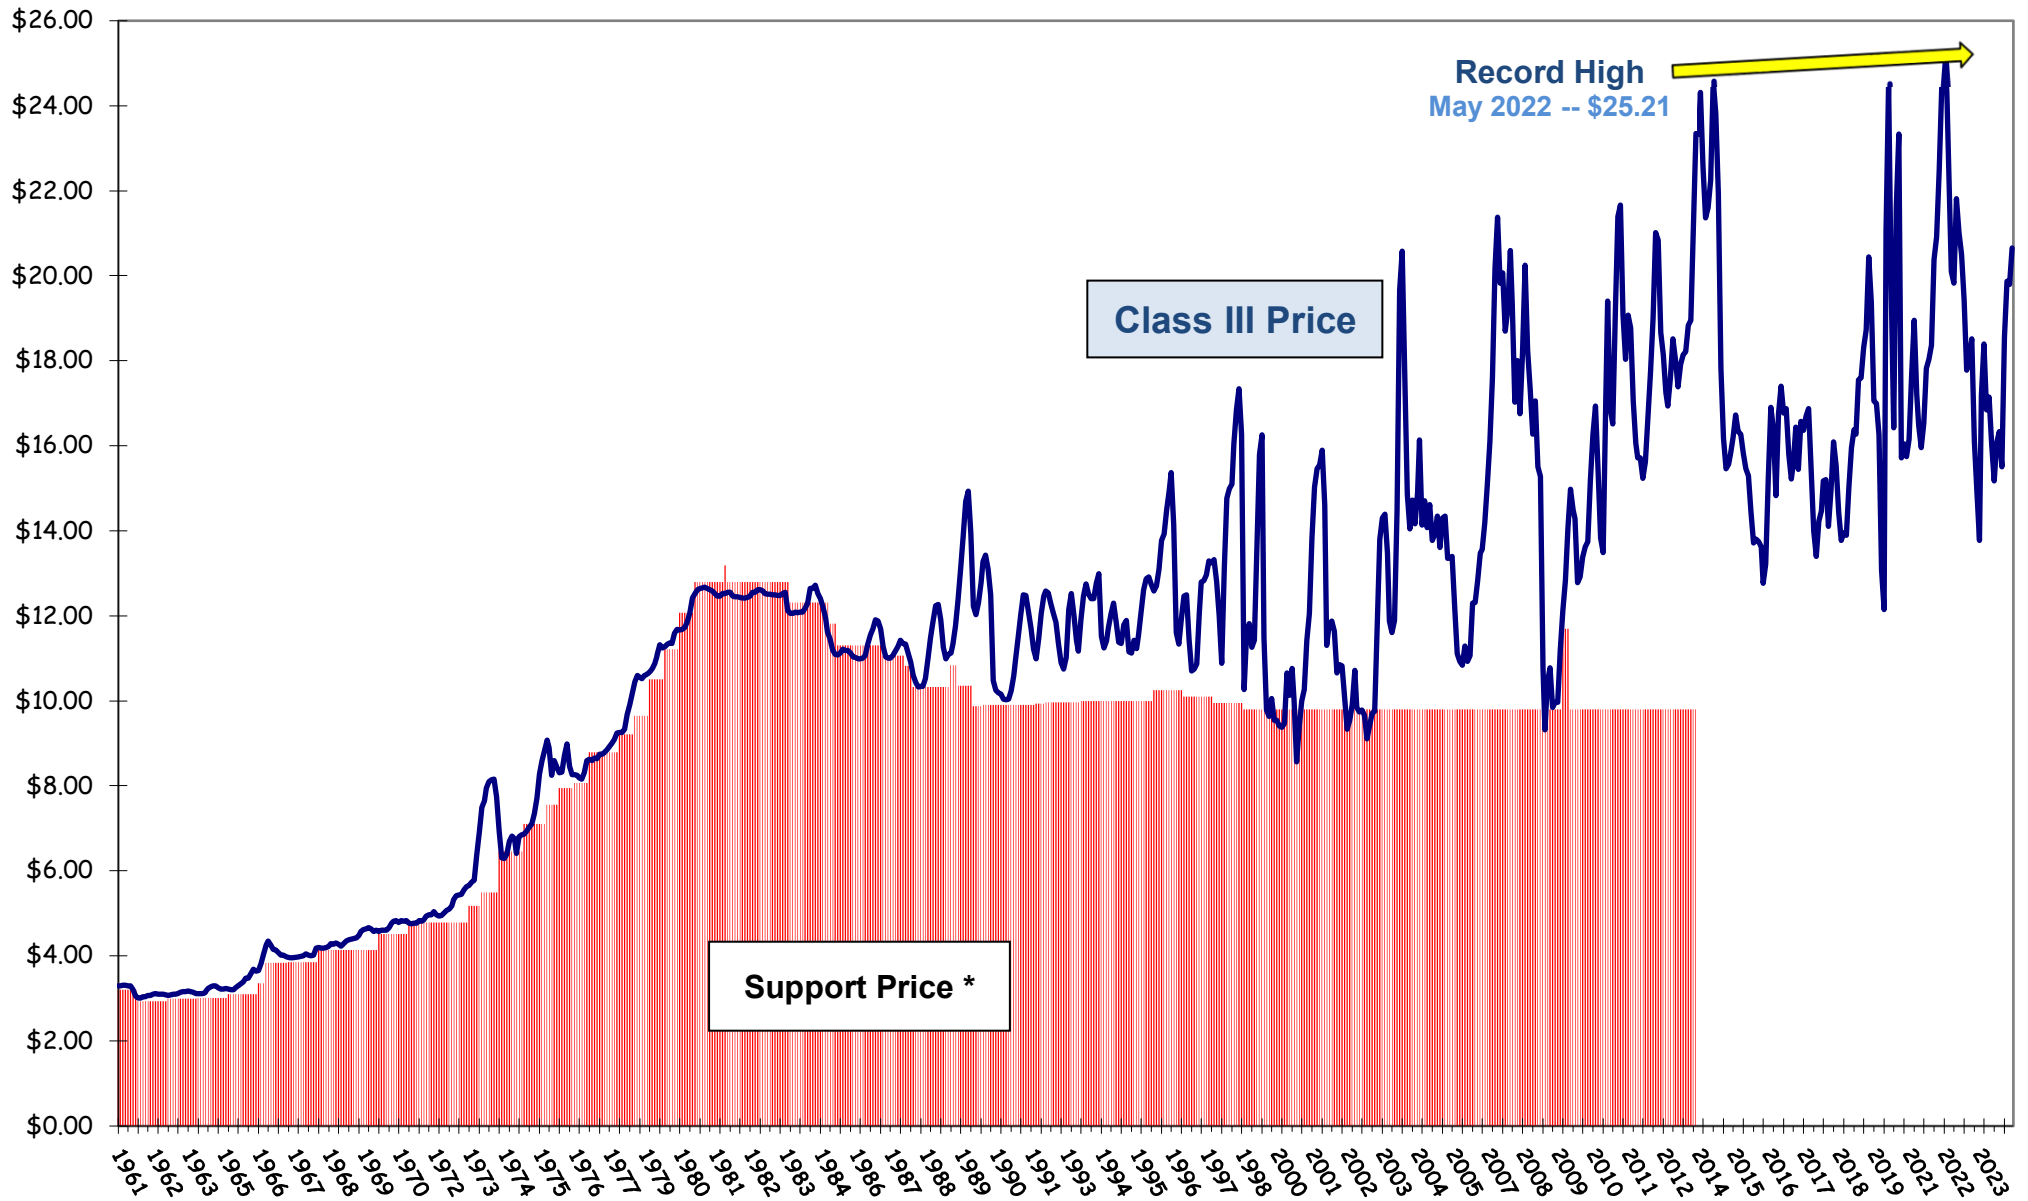

Class III Price and Support Price
August 1961 - August 2024
(Dollars Per Cwt.)

* The 2014 Farm Bill, signed February 7, 2014, repealed the Dairy Price Support Program. The last purchases under the program were in October 2009.