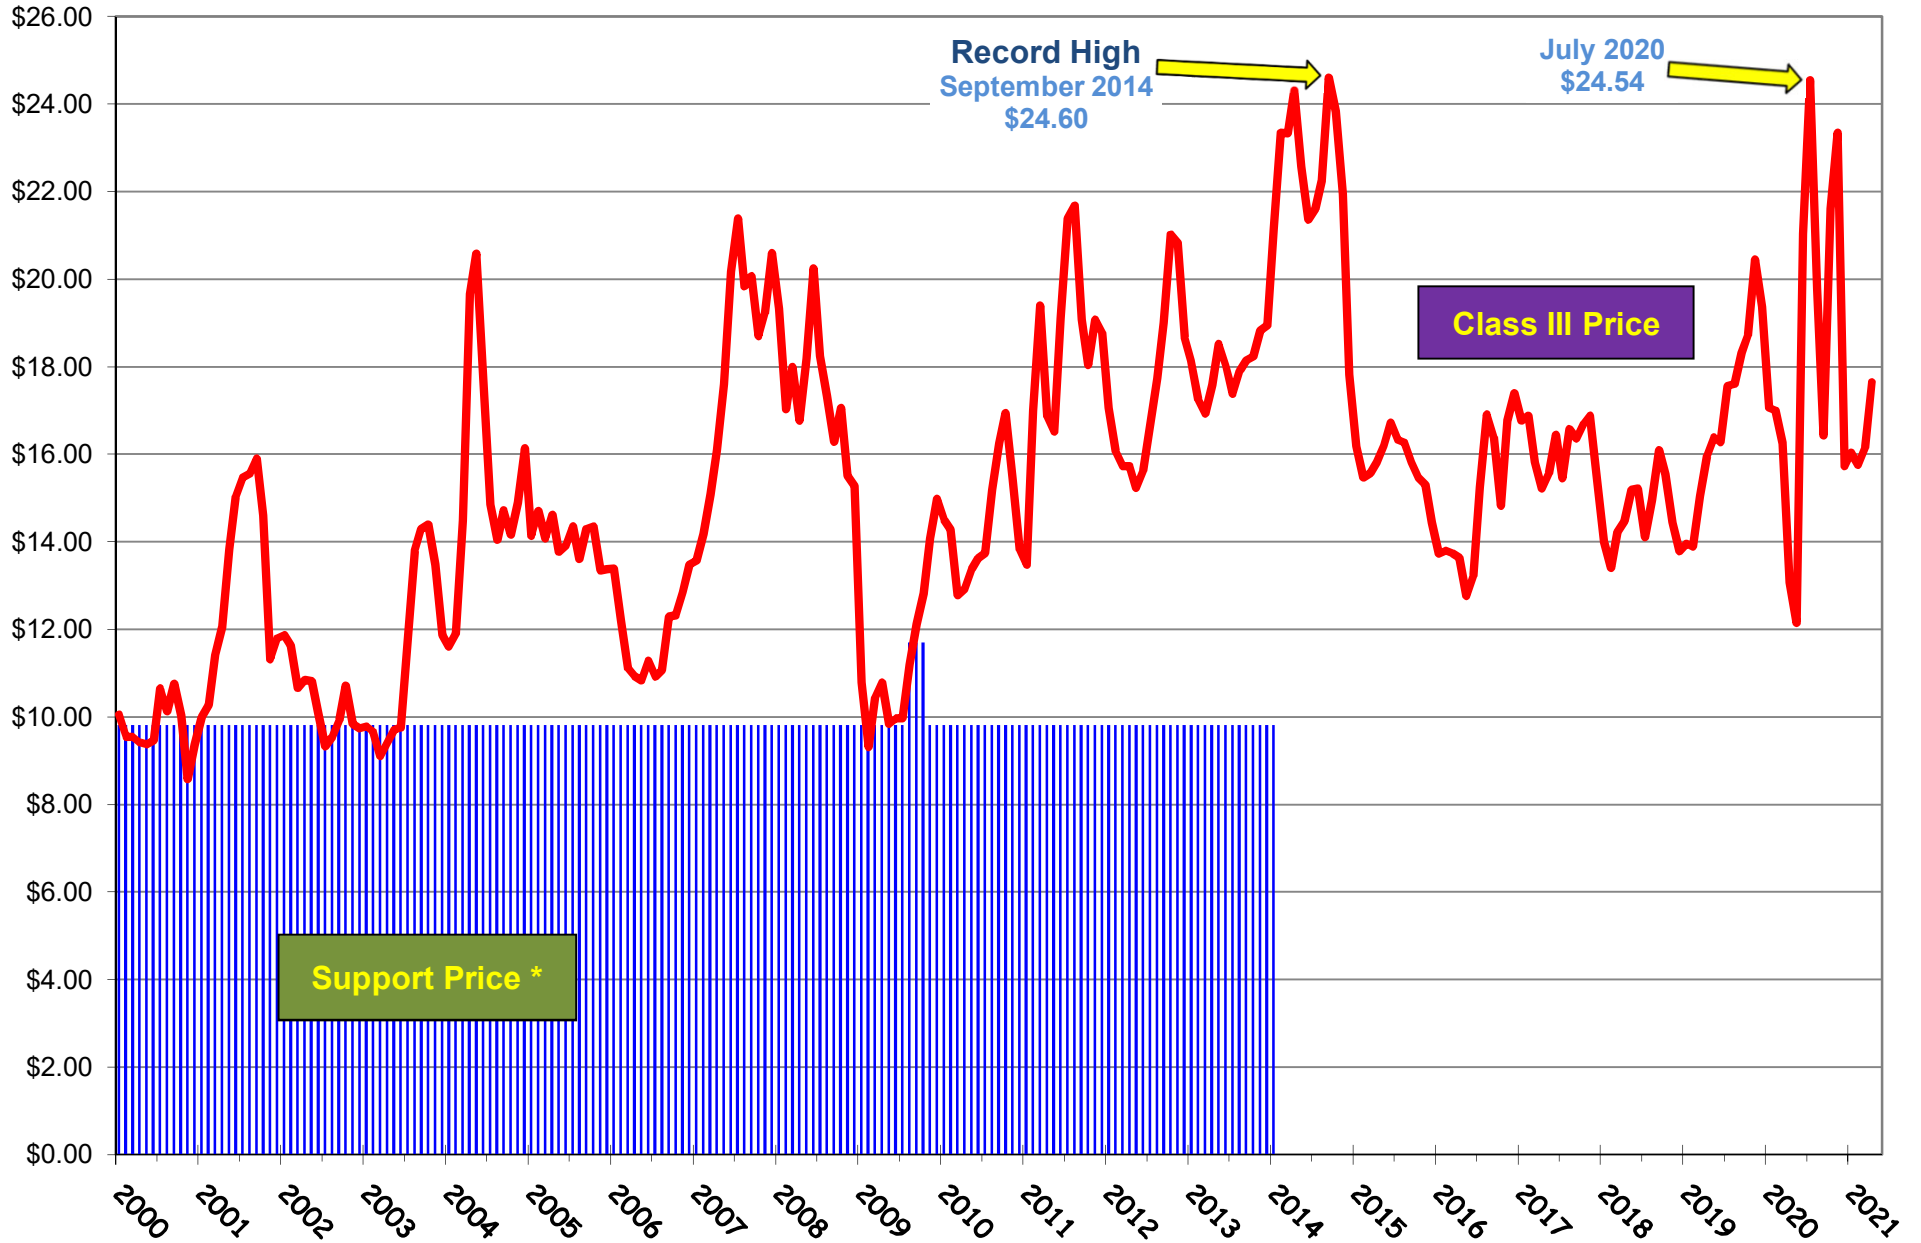

**Class III Price and Support Price**  
**January 2000 - April 2021**  
(Dollars Per Cwt.)

\* The 2014 Farm Bill, signed February 7, 2014, repealed the Dairy Price Support Program. The last purchases under the program were in October 2009.