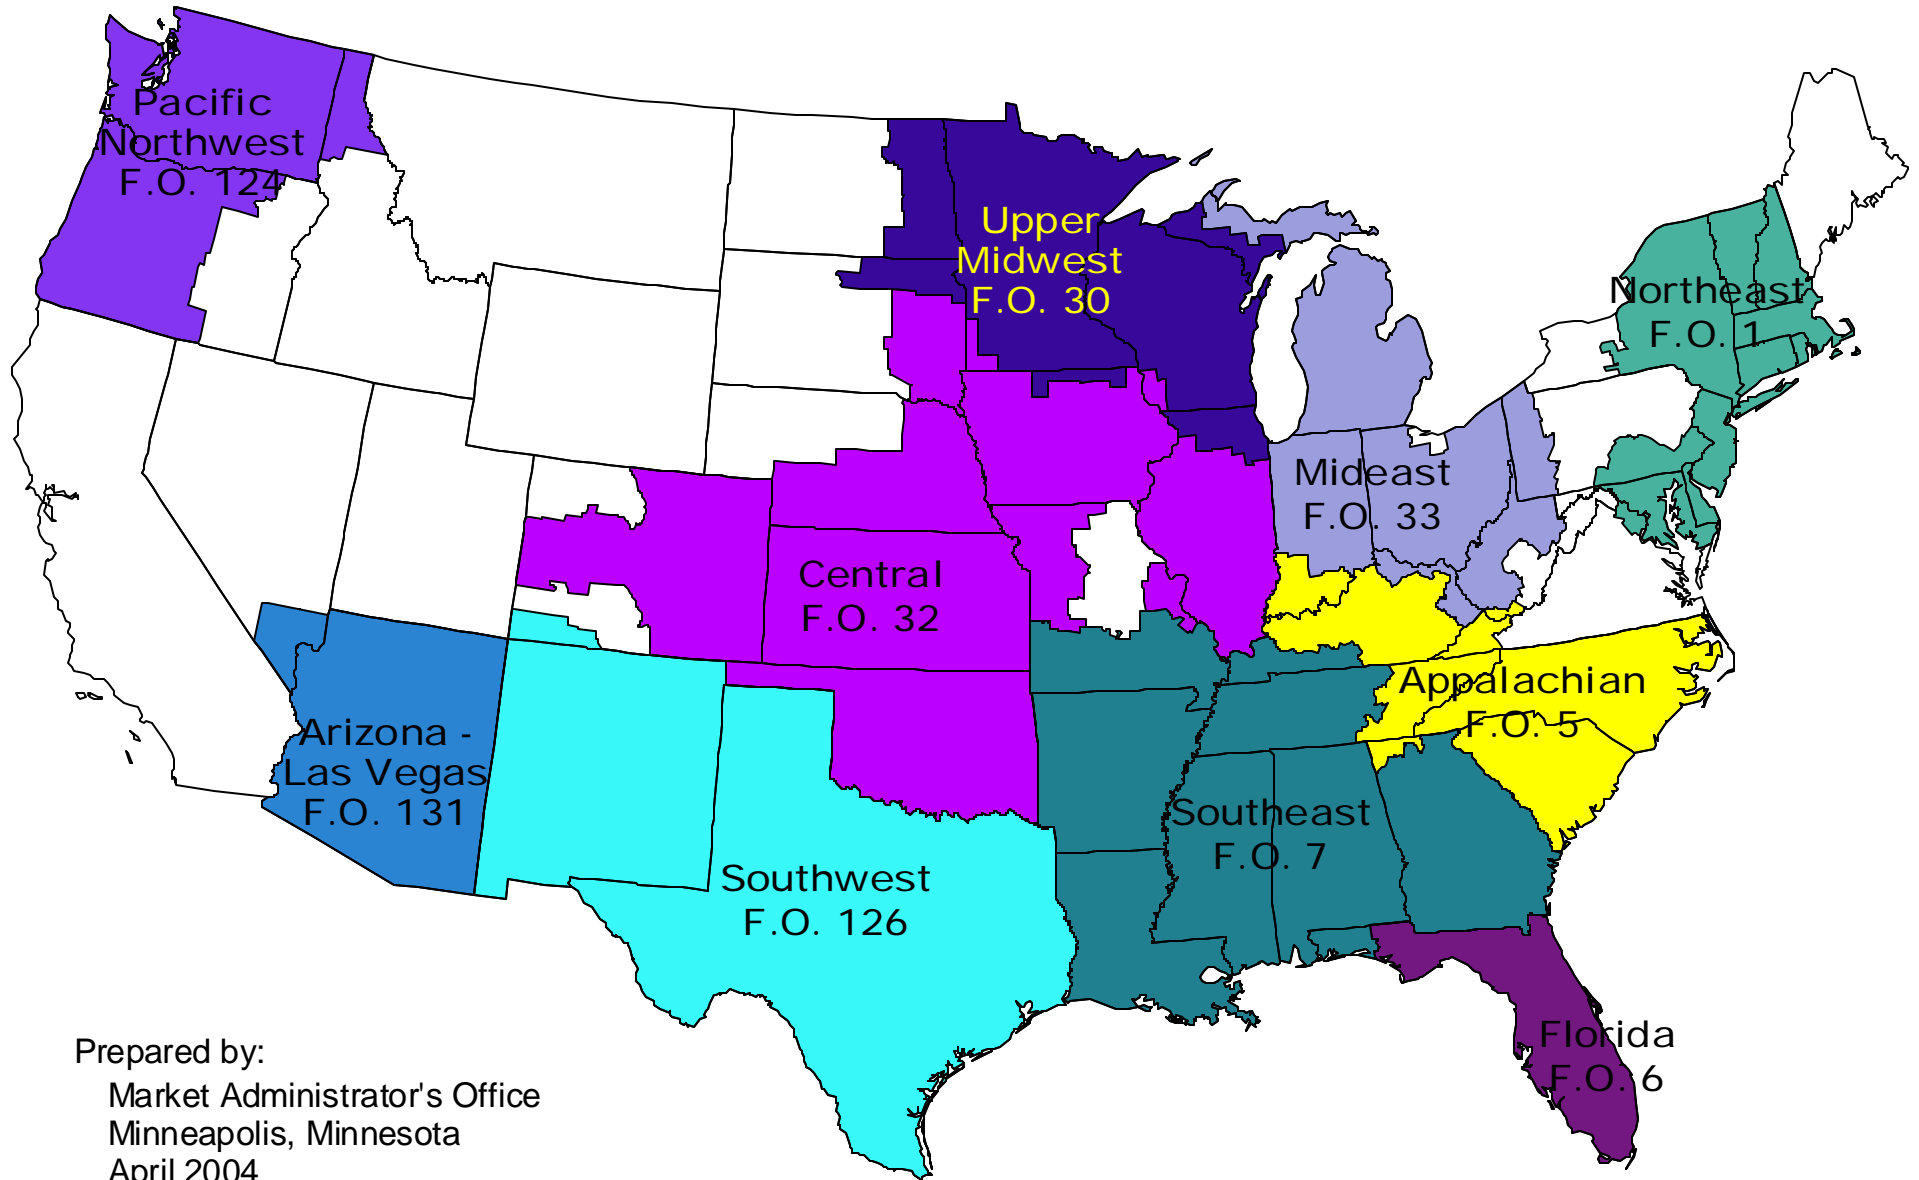

Federal Milk Marketing Order Areas

Effective April 1, 2004

Prepared by:
Market Administrator's Office
Minneapolis, Minnesota
April 2004