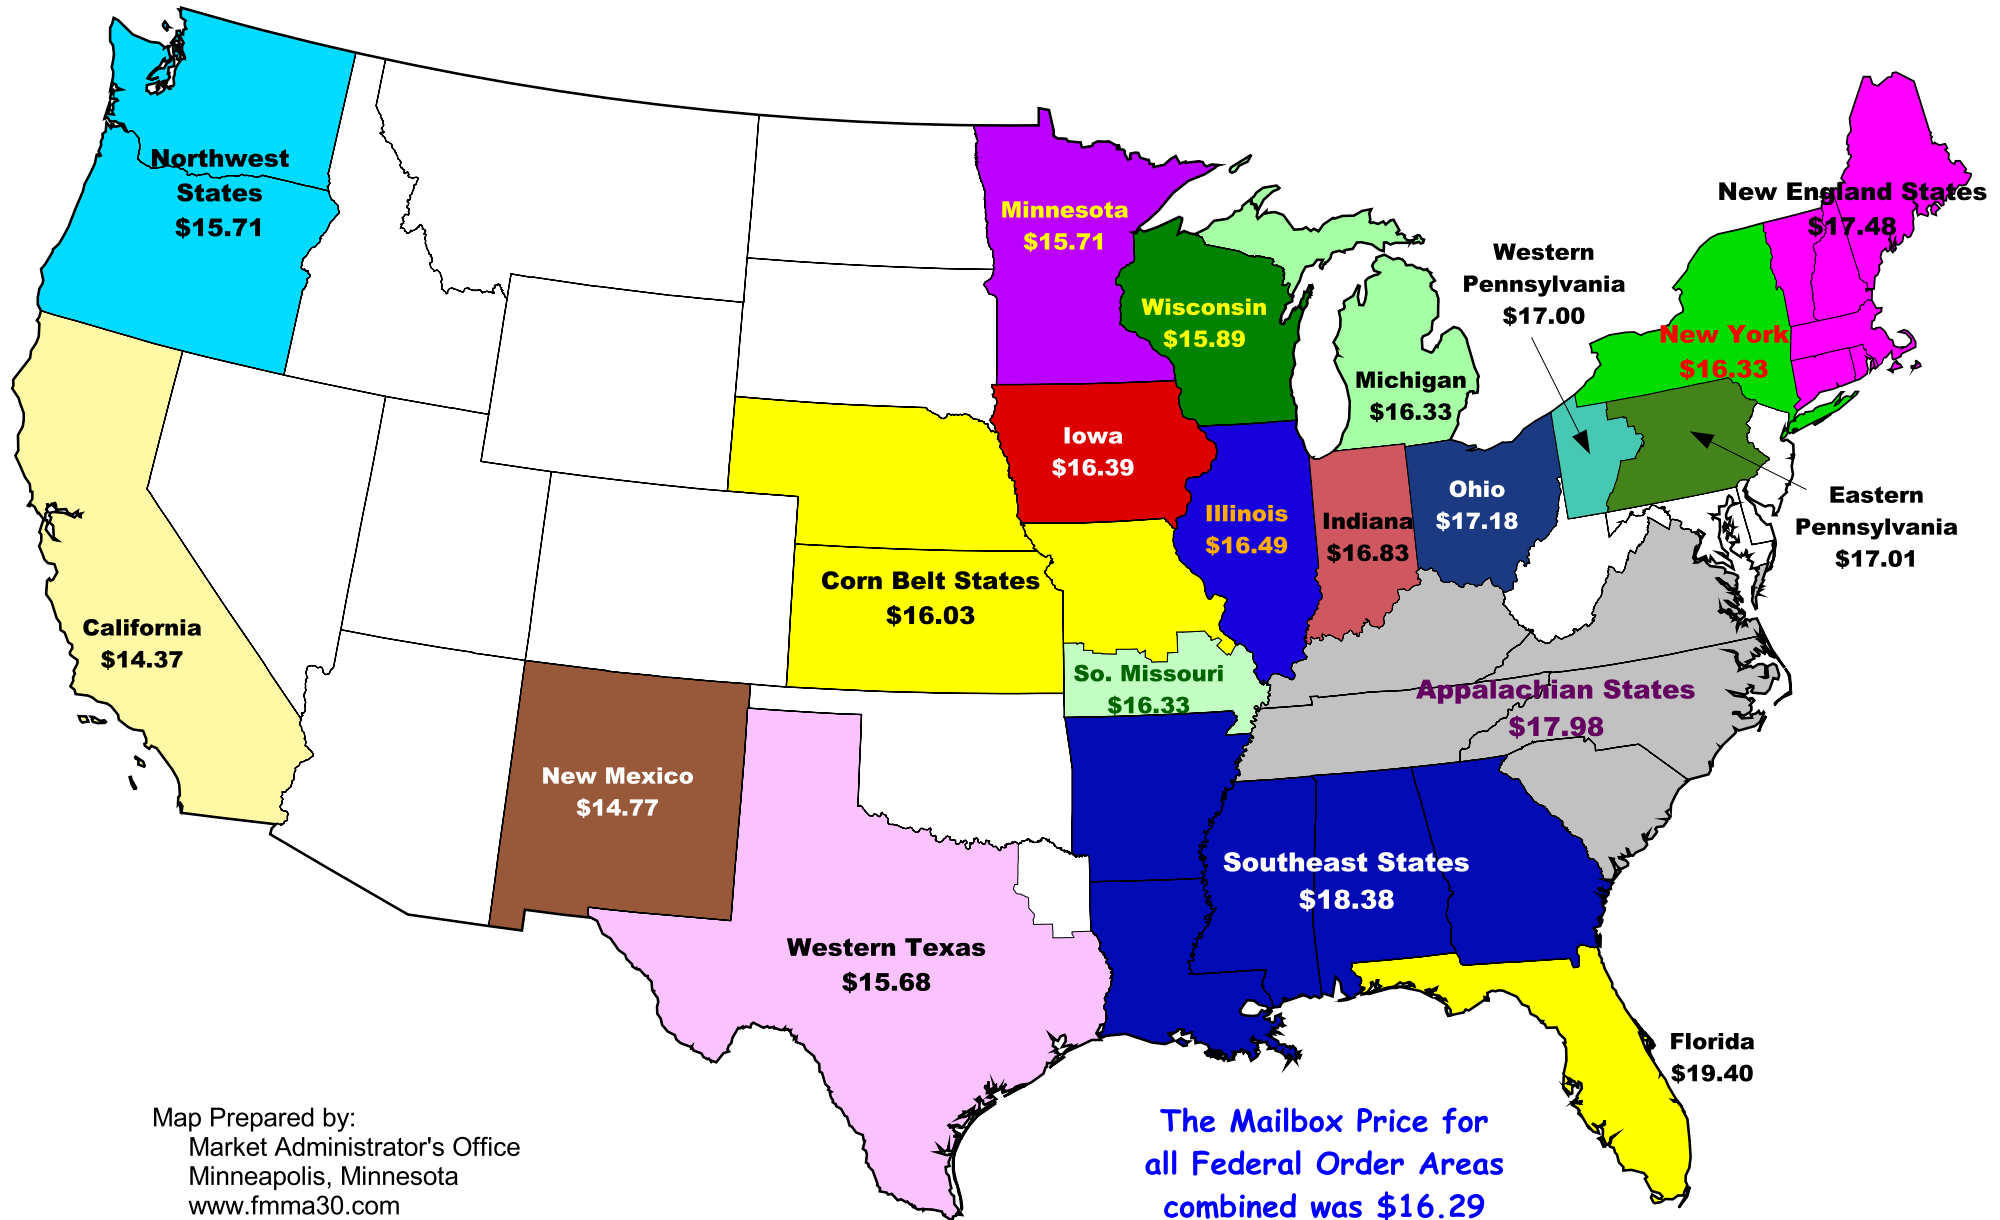

Mailbox Milk Prices for Selected Reporting Areas in Federal Milk Orders and California - 2010

Map Prepared by:
Market Administrator's Office
Minneapolis, Minnesota
www.fmma30.com
March 2011

The Mailbox Price for
all Federal Order Areas
combined was \$16.29