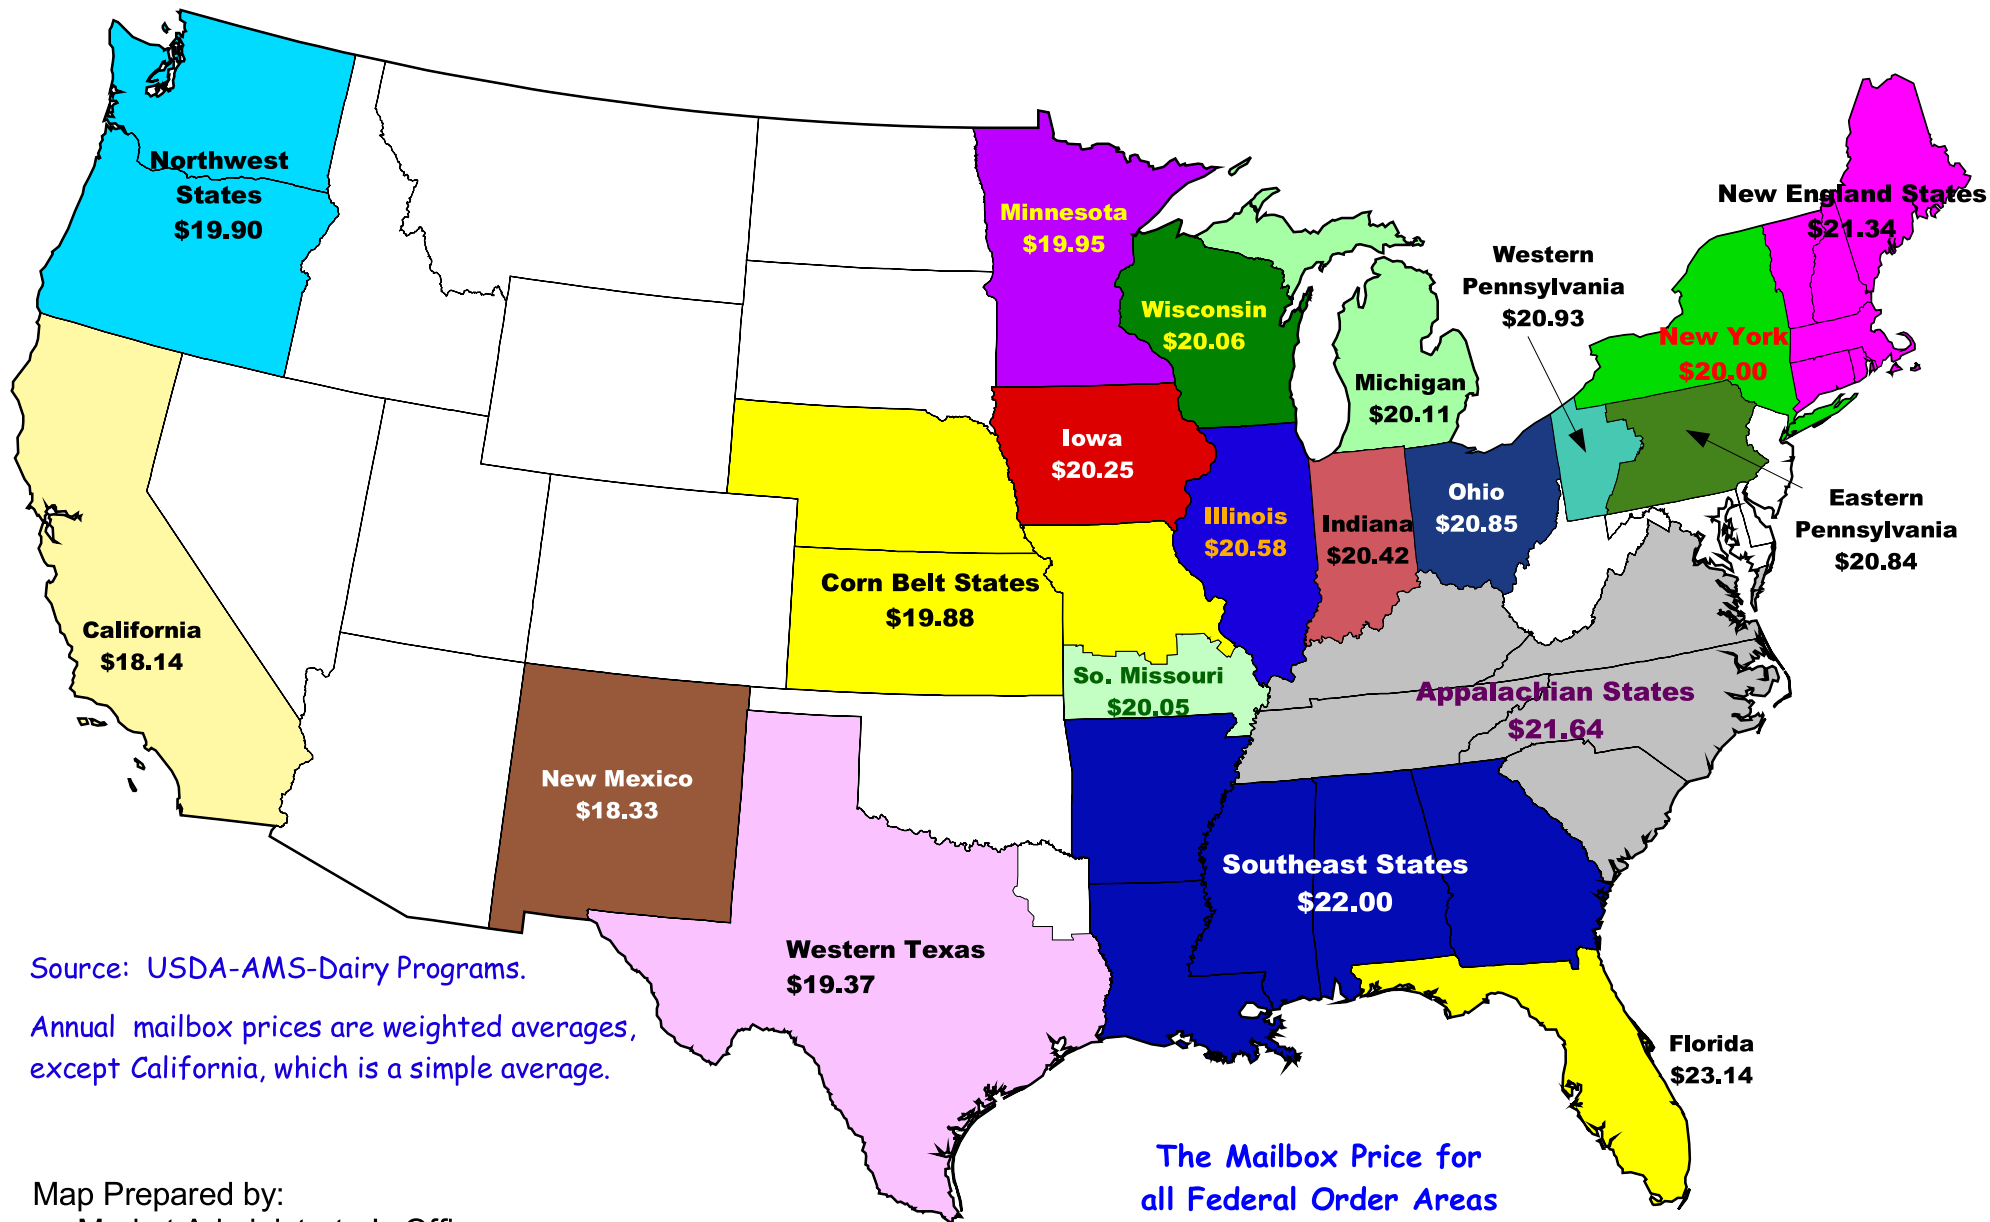

Mailbox Milk Prices for Selected Reporting Areas in Federal Milk Orders and California - 2011

Source: USDA-AMS-Dairy Programs.

Annual mailbox prices are weighted averages, except California, which is a simple average.

The Mailbox Price for all Federal Order Areas combined was \$20.20

Map Prepared by:
Market Administrator's Office
Minneapolis, Minnesota
www.fmma30.com
March 2012