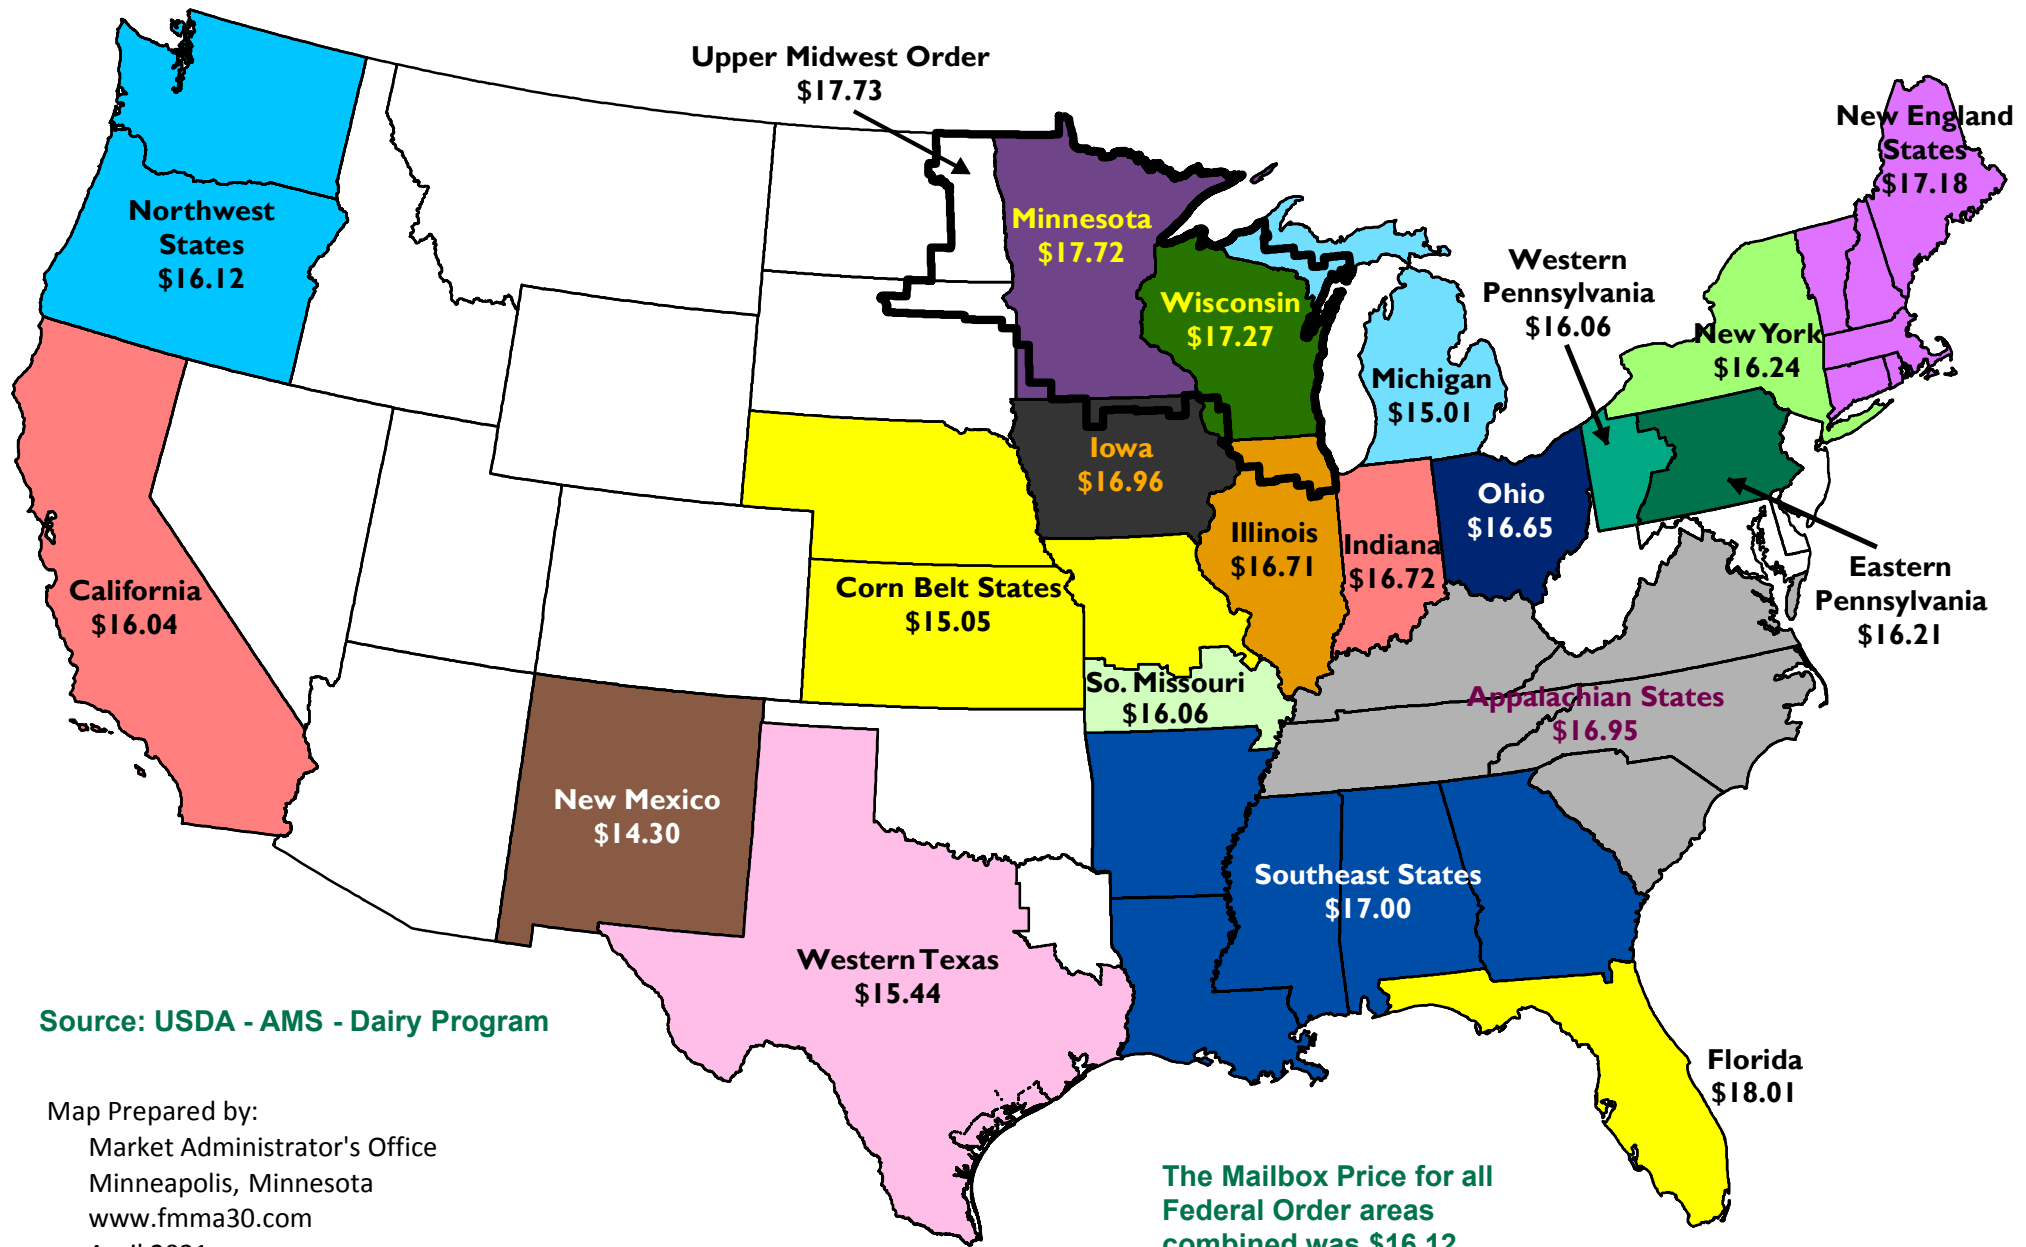

Mailbox Milk Prices for Selected Reporting Areas in Federal Milk Orders - January 2021

Source: USDA - AMS - Dairy Program

Map Prepared by:
 Market Administrator's Office
 Minneapolis, Minnesota
www.fmma30.com
 April 2021

The Mailbox Price for all Federal Order areas combined was \$16.12.