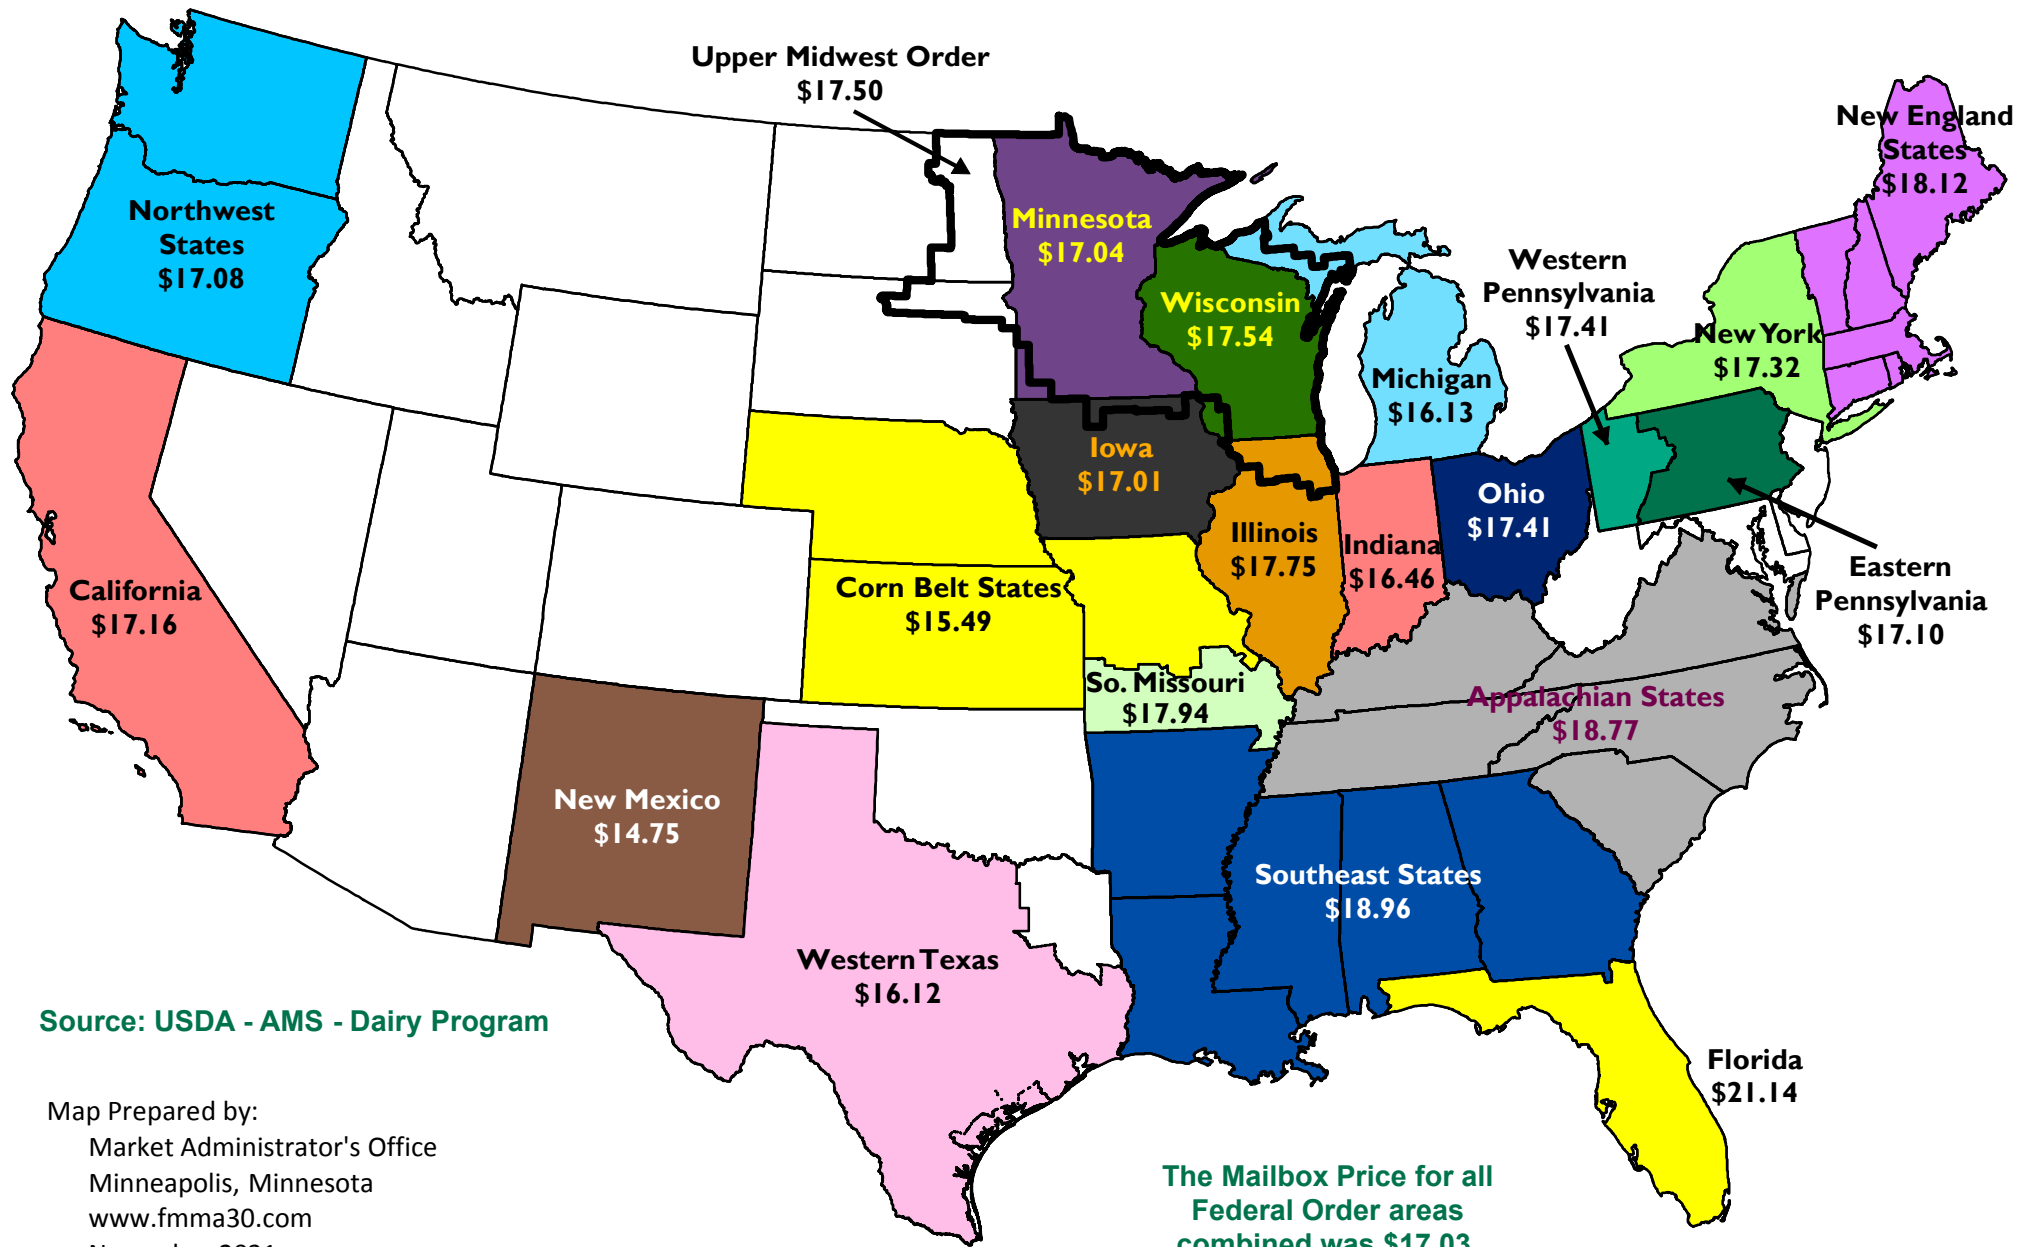

Mailbox Milk Prices for Selected Reporting Areas in Federal Milk Orders - 2021

Source: USDA - AMS - Dairy Program

Map Prepared by:
Market Administrator's Office
Minneapolis, Minnesota
www.fmma30.com
November 2021