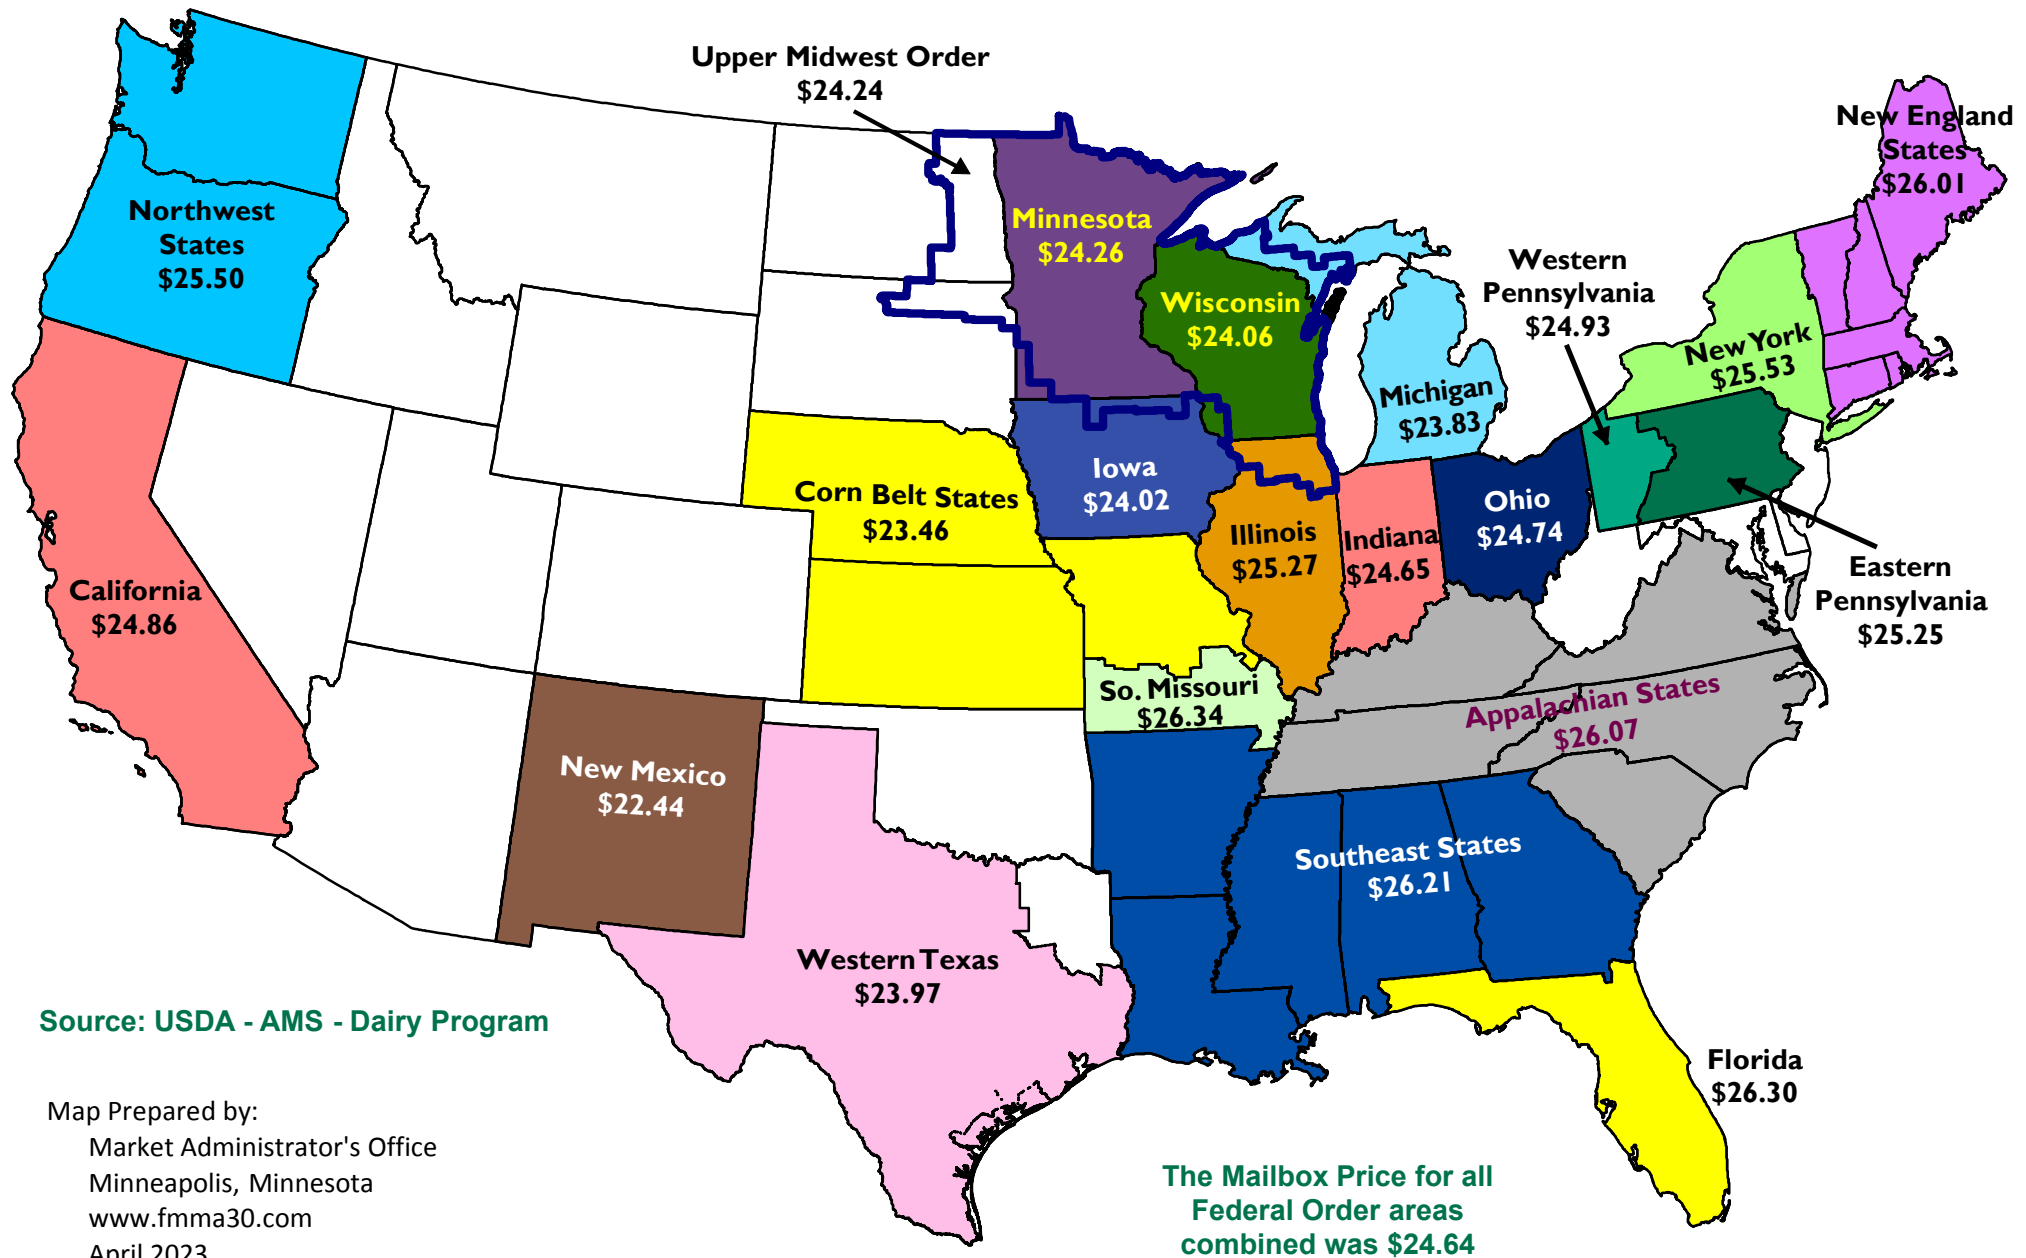

Mailbox Milk Prices for Selected Reporting Areas in Federal Milk Orders - 2022 Averages

Source: USDA - AMS - Dairy Program

Map Prepared by:
Market Administrator's Office
Minneapolis, Minnesota
www.fmma30.com
April 2023

The Mailbox Price for all
Federal Order areas
combined was \$24.64