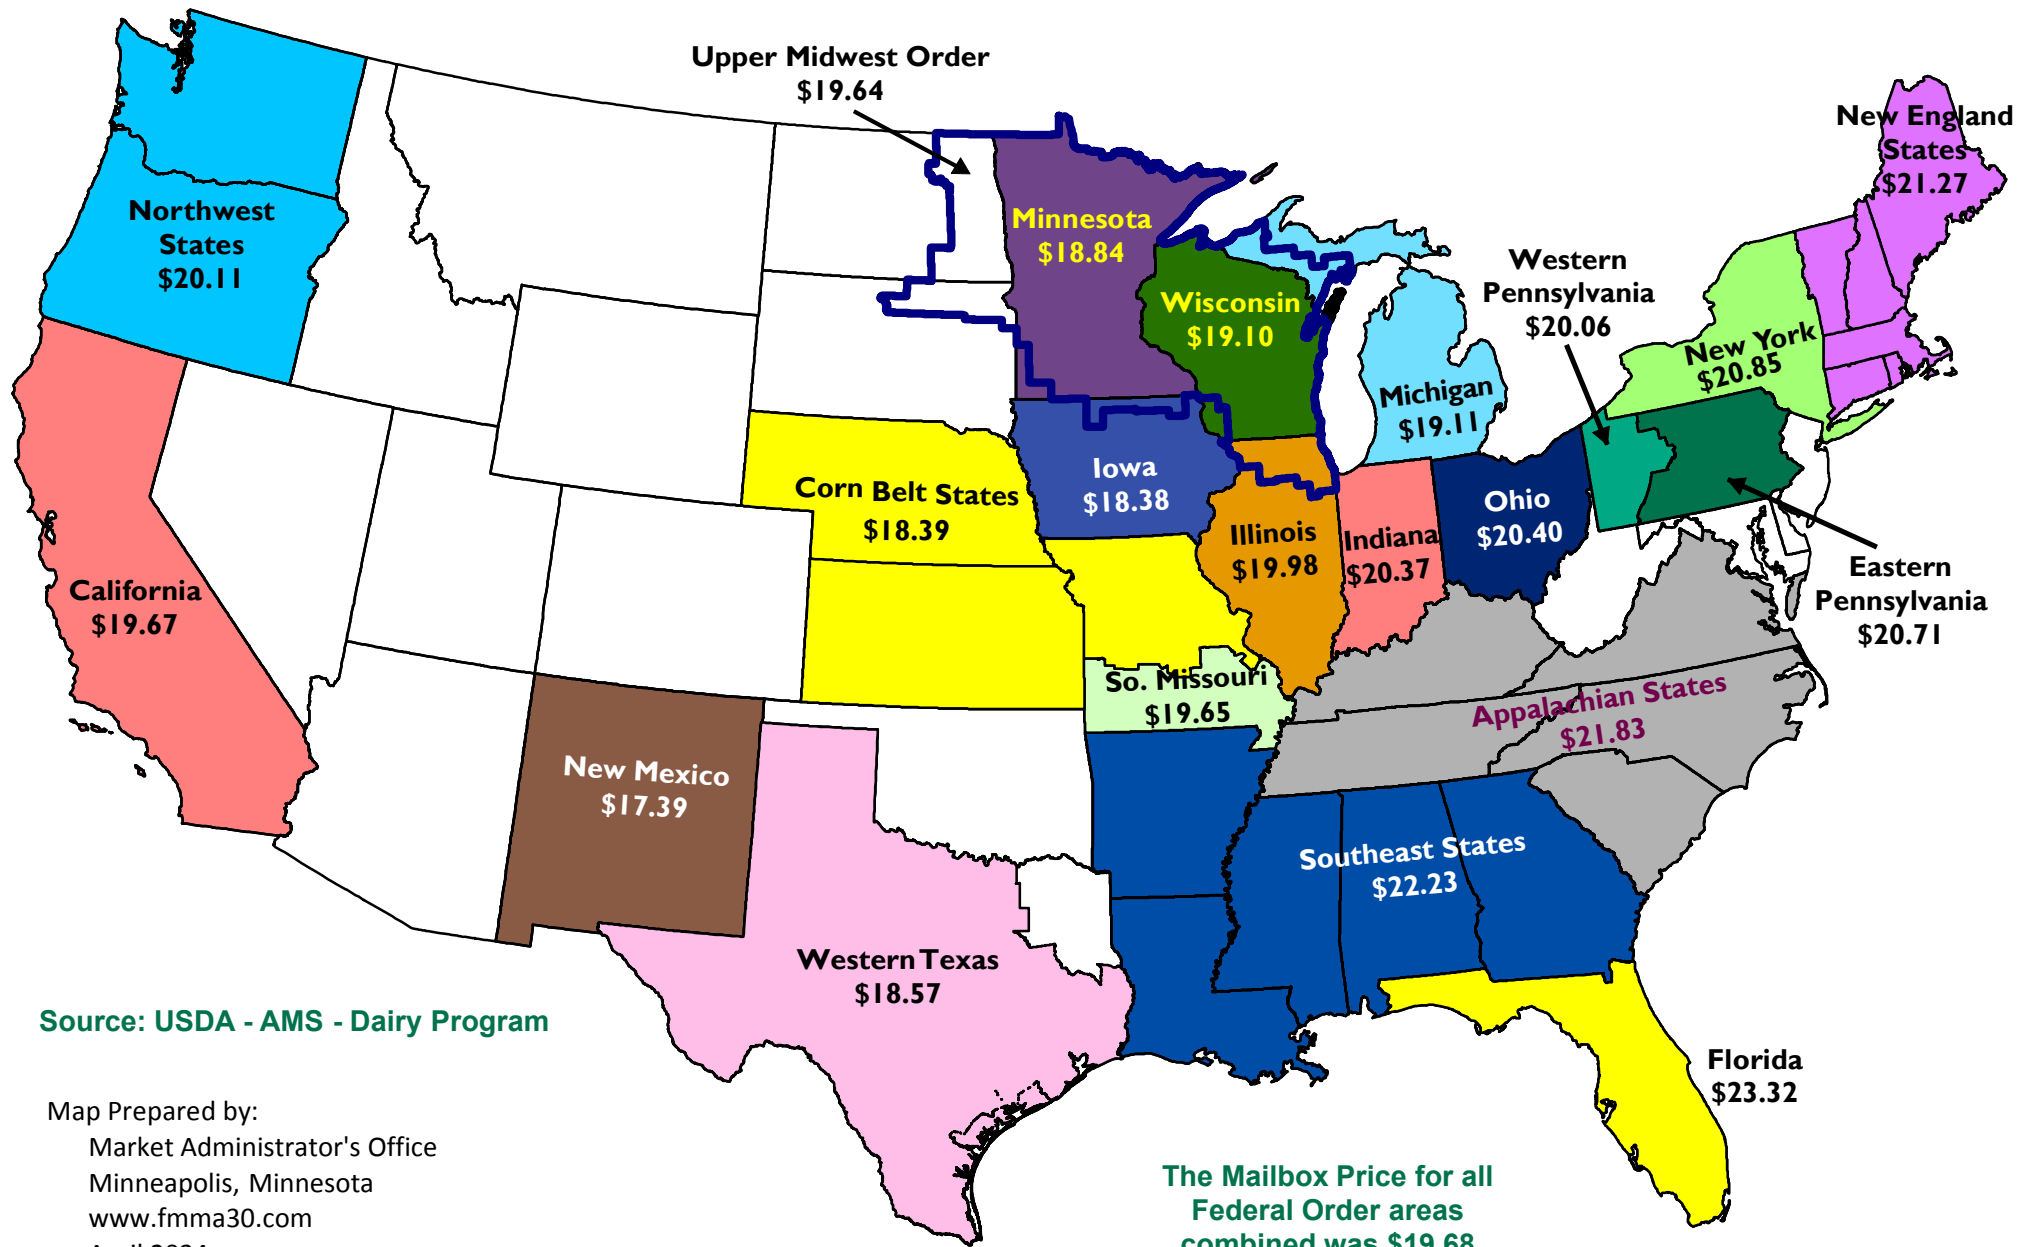

Mailbox Milk Prices for Selected Reporting Areas in Federal Milk Orders - 2023 Averages

Source: USDA - AMS - Dairy Program

Map Prepared by:
Market Administrator's Office
Minneapolis, Minnesota
www.fmma30.com
April 2024

The Mailbox Price for all
Federal Order areas
combined was \$19.68