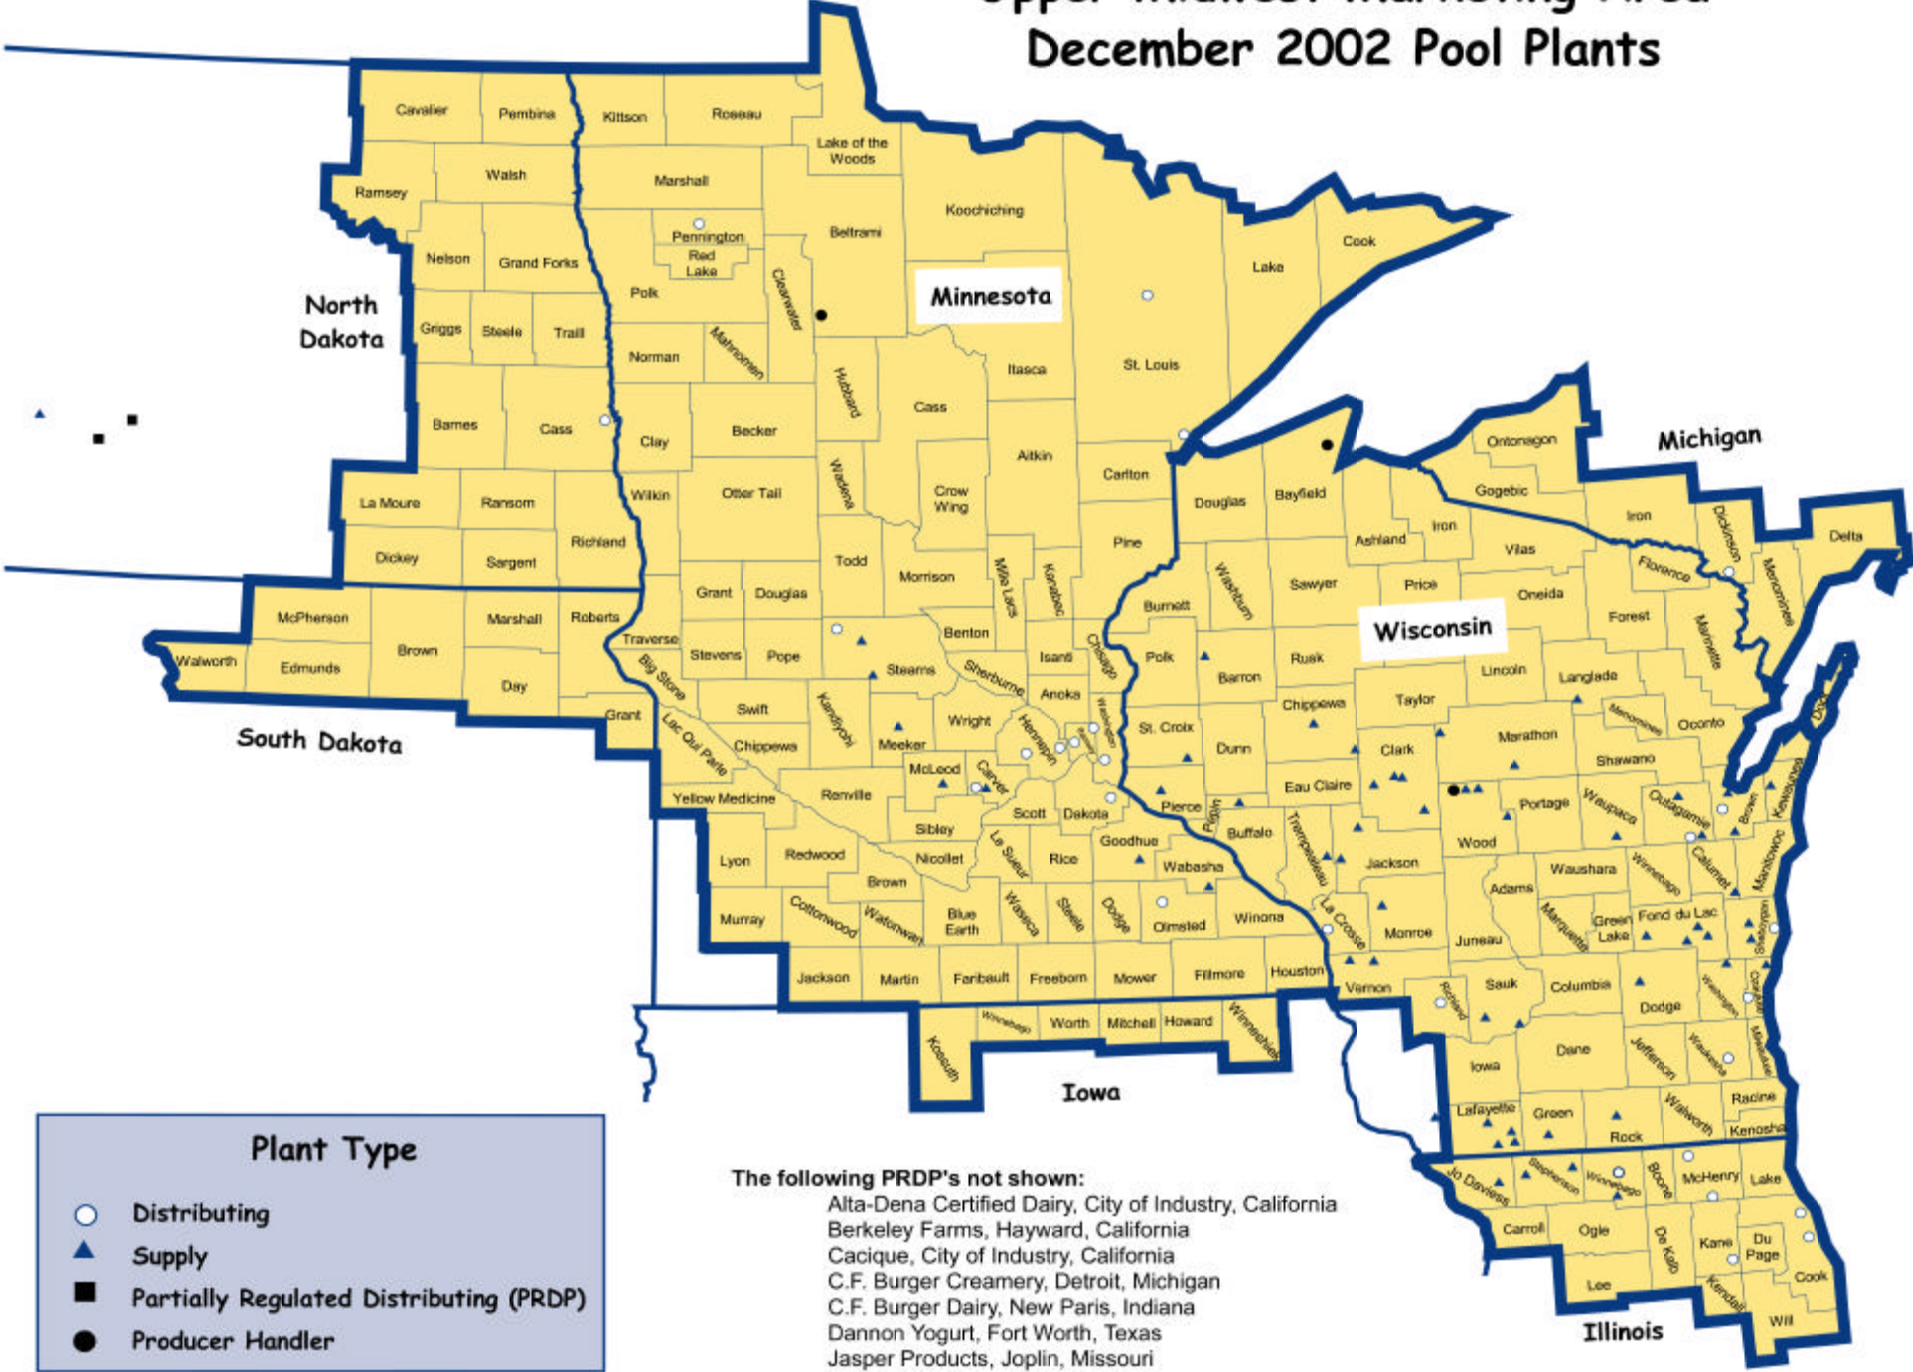

Upper Midwest Marketing Area December 2002 Pool Plants

Plant Type

- Distributing
- ▲ Supply
- Partially Regulated Distributing (PRDP)
- Producer Handler

The following PRDP's not shown:
 Alta-Dena Certified Dairy, City of Industry, California
 Berkeley Farms, Hayward, California
 Cacique, City of Industry, California
 C.F. Burger Creamery, Detroit, Michigan
 C.F. Burger Dairy, New Paris, Indiana
 Dannon Yogurt, Fort Worth, Texas
 Jasper Products, Joplin, Missouri
 Milk Products of Alabama, Decatur, Alabama
 Morningstar Foods, Gustine, California