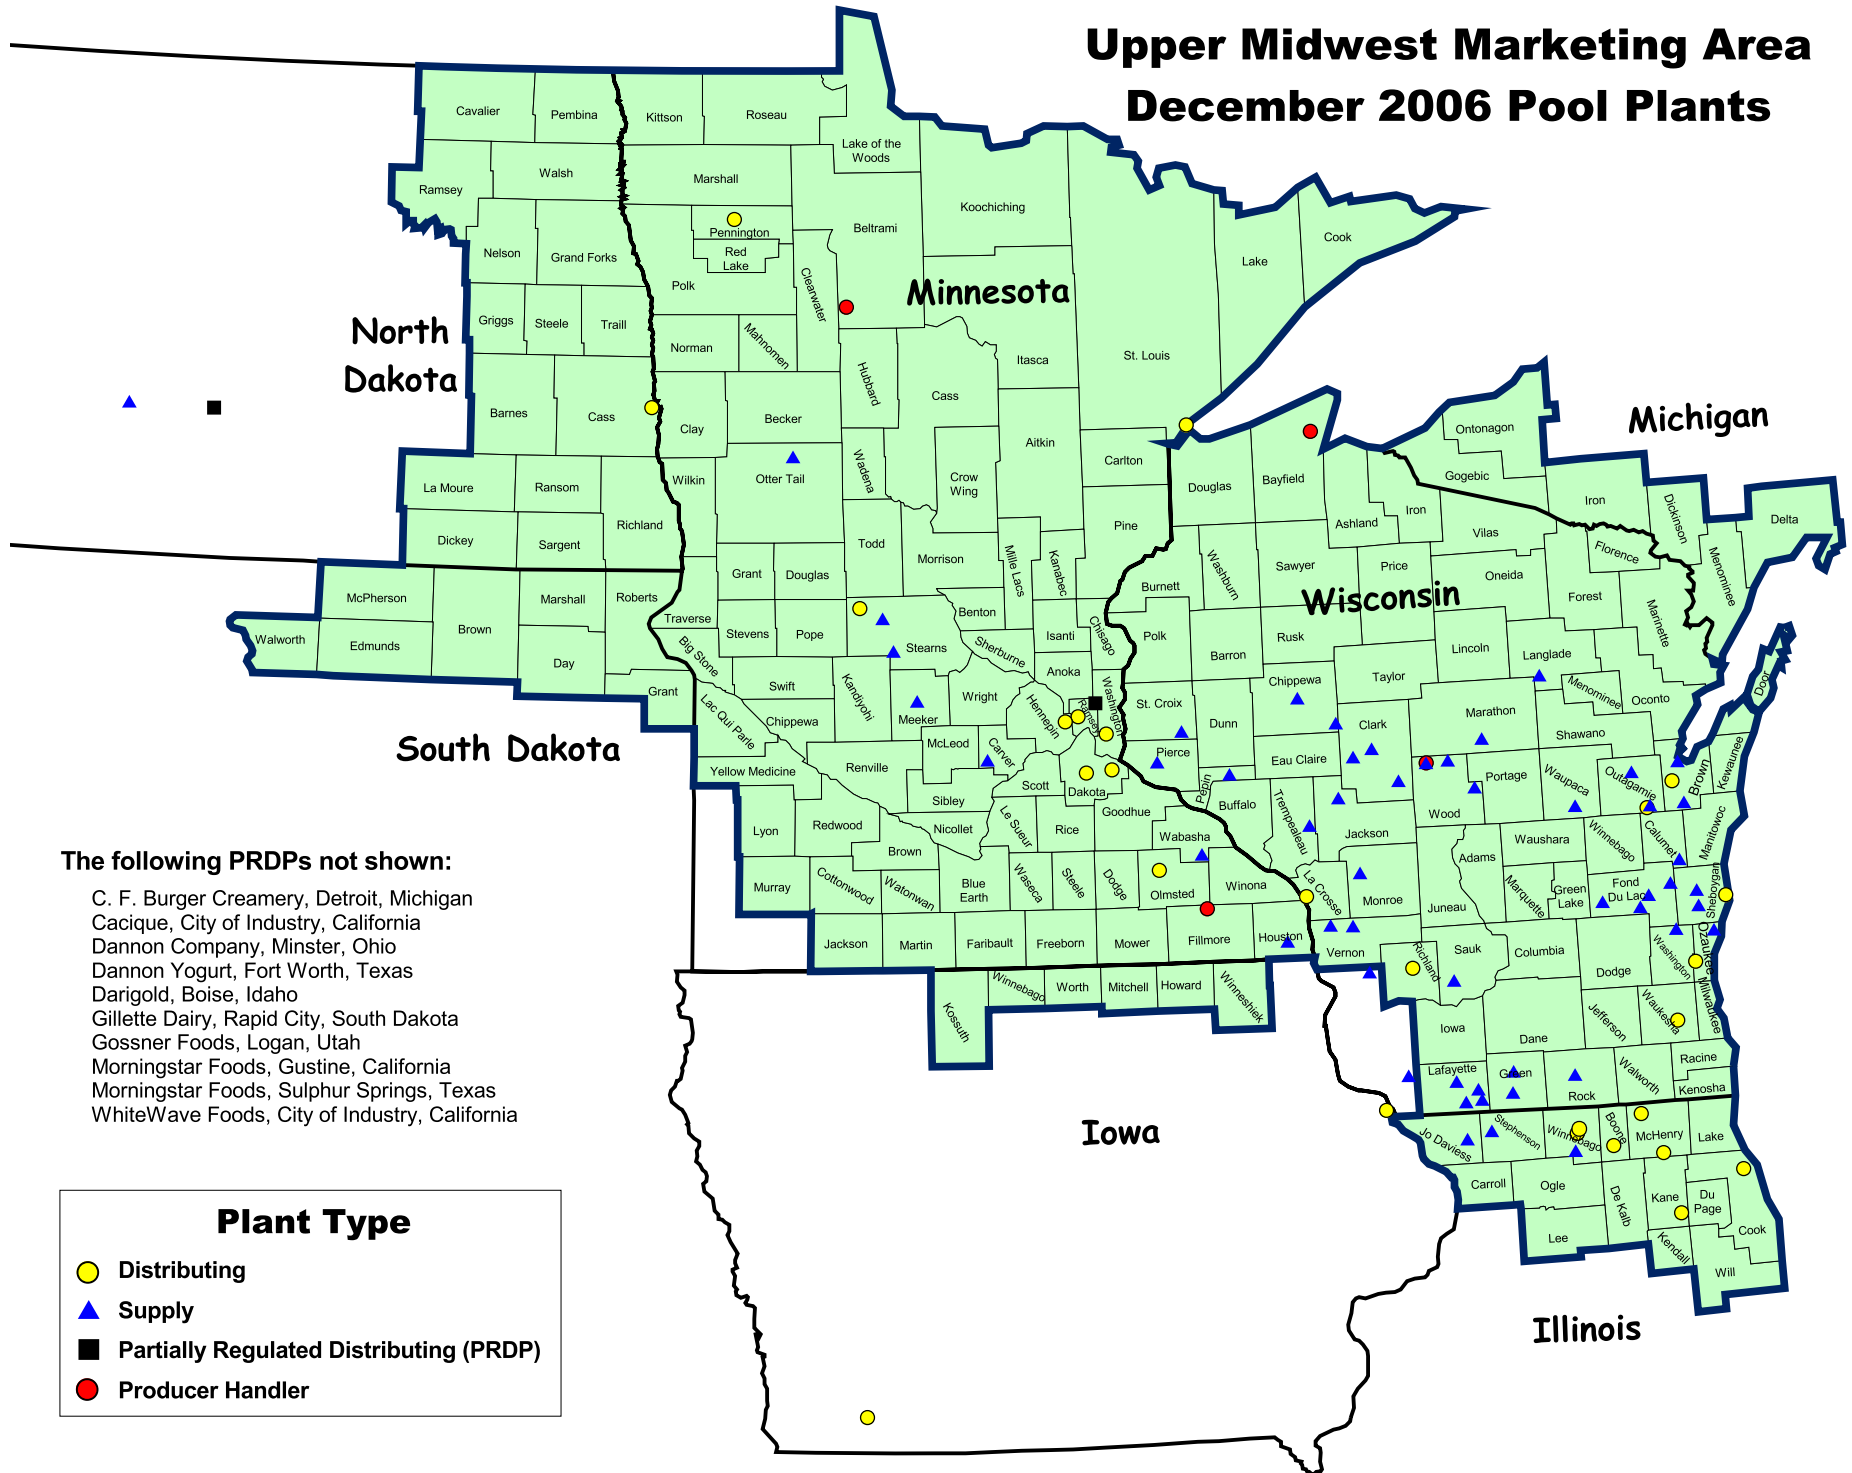

Upper Midwest Marketing Area December 2006 Pool Plants

The following PRDPs not shown:

- C. F. Burger Creamery, Detroit, Michigan
- Cacique, City of Industry, California
- Dannon Company, Minster, Ohio
- Dannon Yogurt, Fort Worth, Texas
- Darigold, Boise, Idaho
- Gillette Dairy, Rapid City, South Dakota
- Gossner Foods, Logan, Utah
- Morningstar Foods, Gustine, California
- Morningstar Foods, Sulphur Springs, Texas
- WhiteWave Foods, City of Industry, California

Plant Type

- Distributing
- ▲ Supply
- Partially Regulated Distributing (PRDP)
- Producer Handler