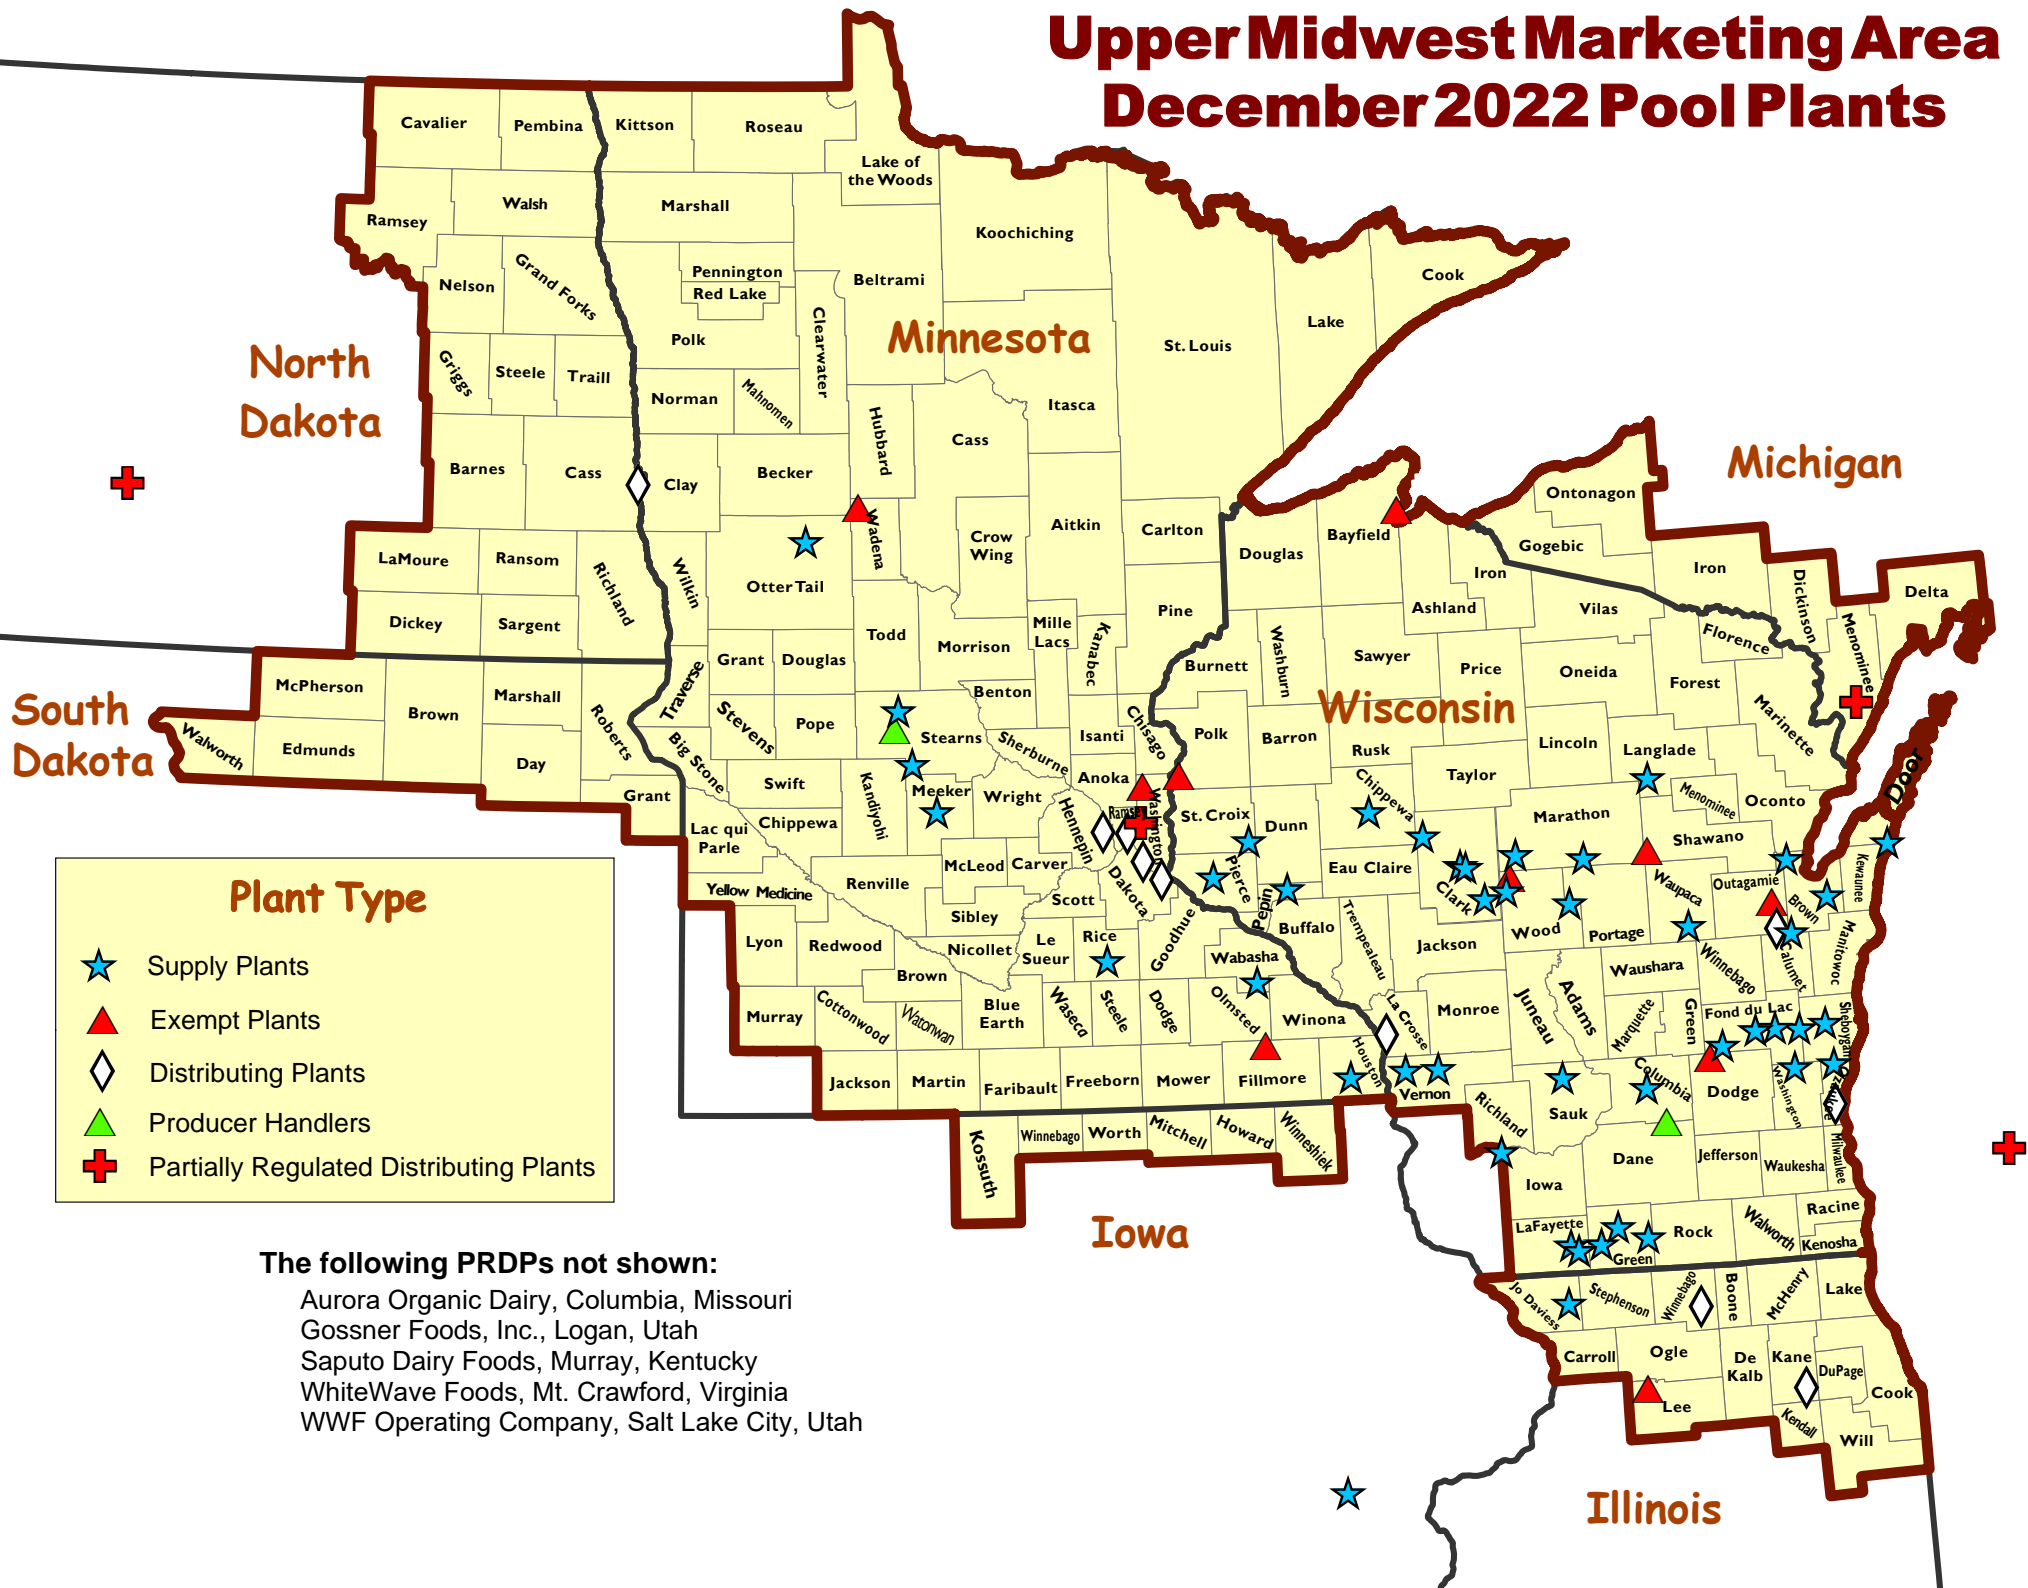

Upper Midwest Marketing Area December 2022 Pool Plants

Plant Type

- ★ Supply Plants
- ▲ Exempt Plants
- Distributing Plants
- ▲ Producer Handlers
- + Partially Regulated Distributing Plants

The following PRDPs not shown:
 Aurora Organic Dairy, Columbia, Missouri
 Gossner Foods, Inc., Logan, Utah
 Saputo Dairy Foods, Murray, Kentucky
 WhiteWave Foods, Mt. Crawford, Virginia
 WWF Operating Company, Salt Lake City, Utah