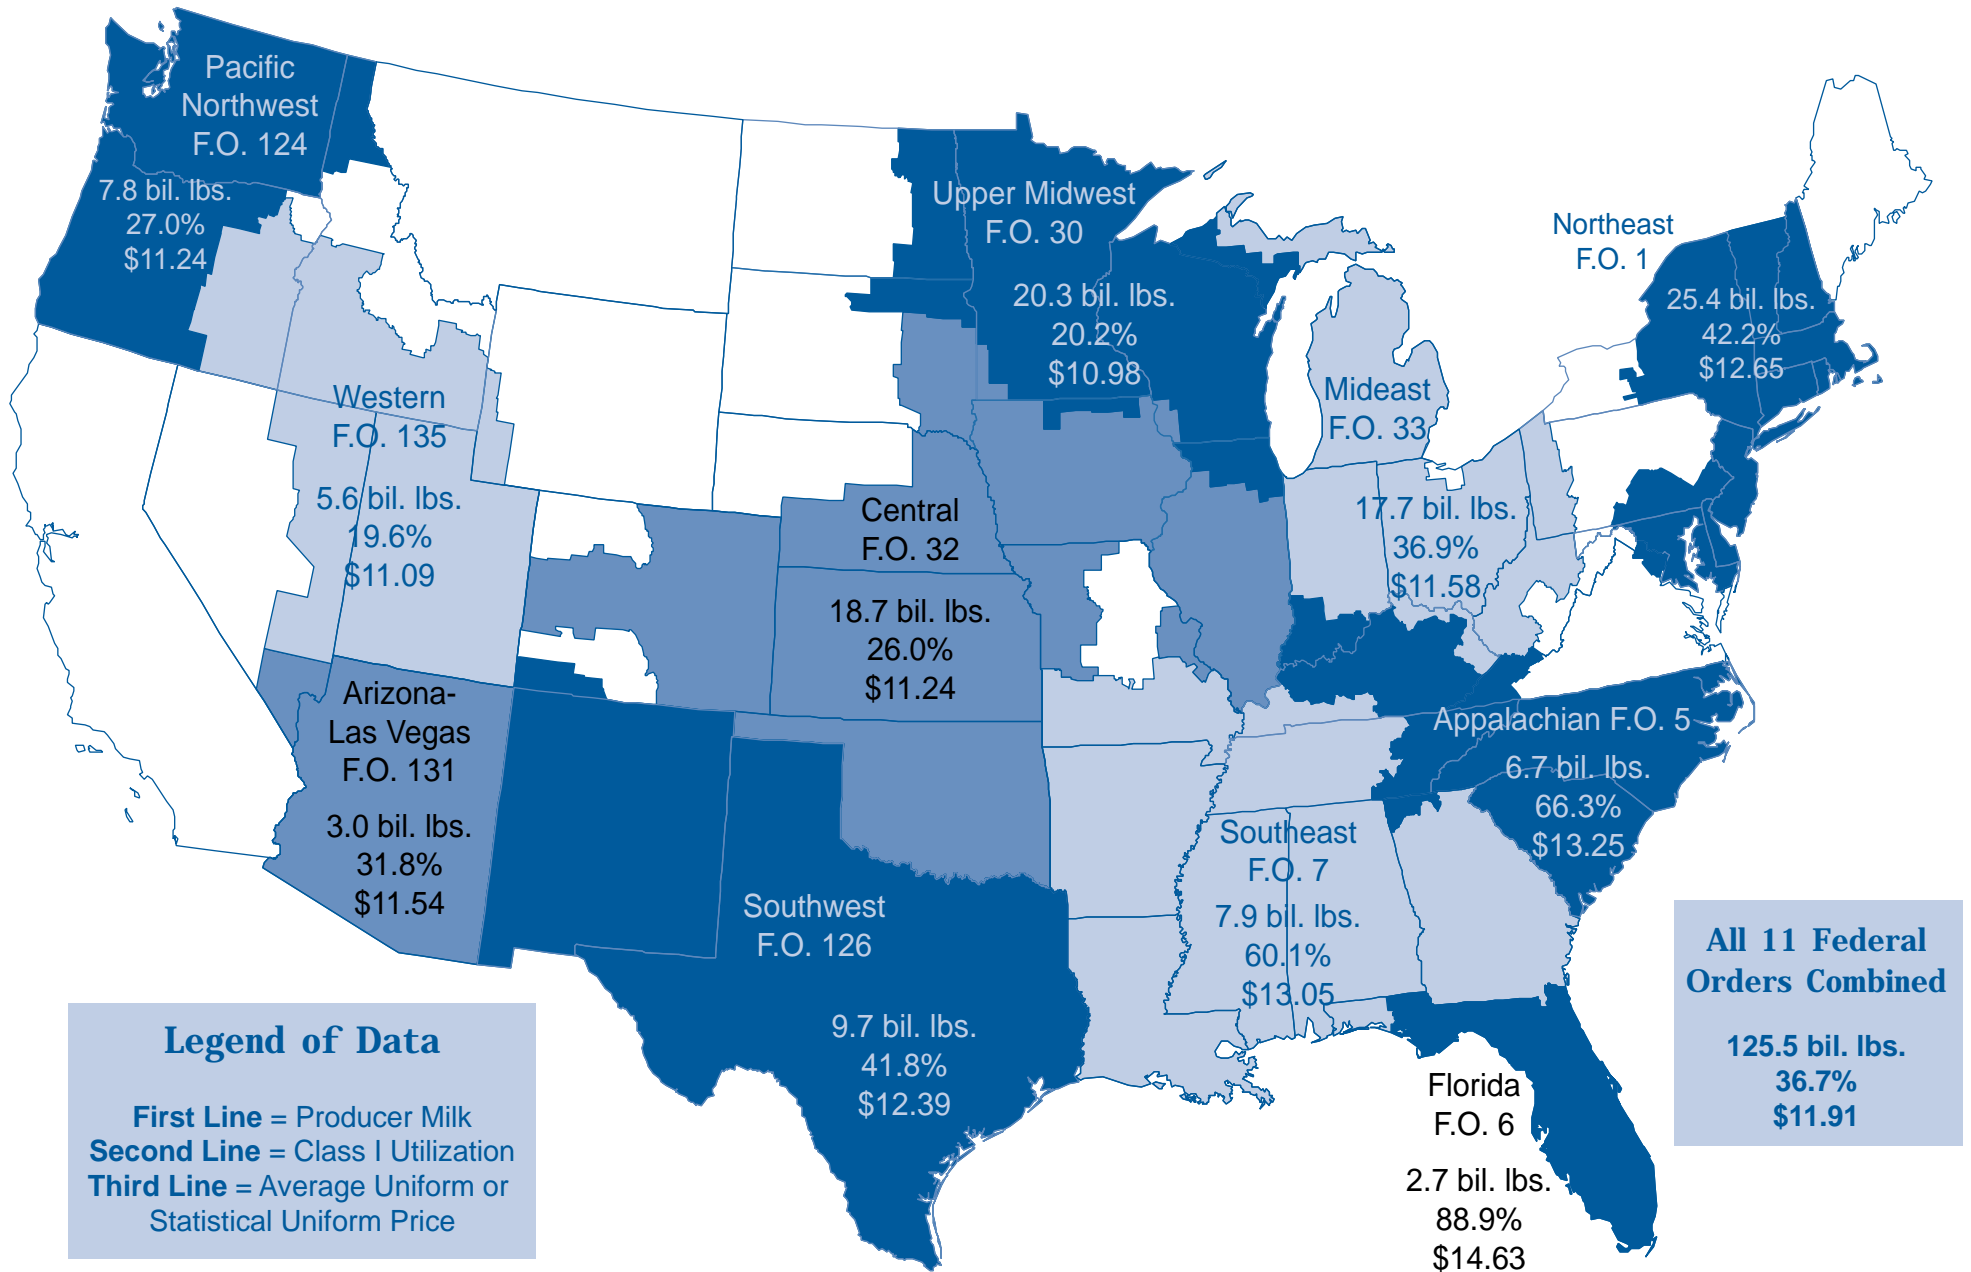

2002 Federal Order Data

Legend of Data

First Line = Producer Milk
Second Line = Class I Utilization
Third Line = Average Uniform or Statistical Uniform Price