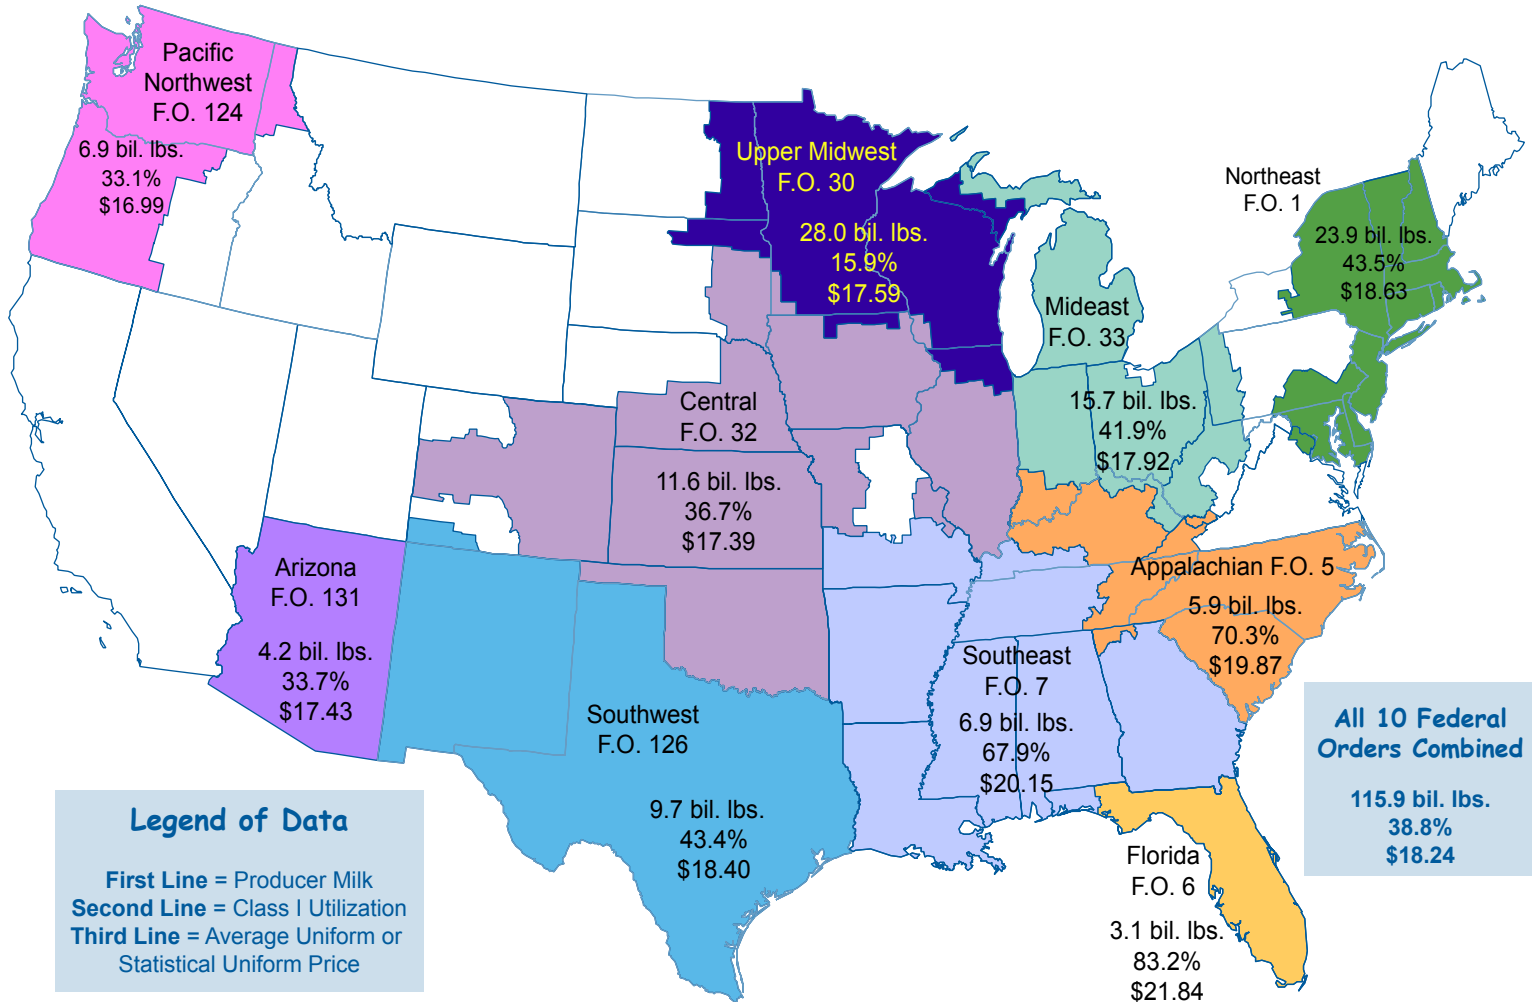

2008 Federal Order Data

Legend of Data

First Line = Producer Milk
 Second Line = Class I Utilization
 Third Line = Average Uniform or Statistical Uniform Price

All 10 Federal Orders Combined

115.9 bil. lbs.
 38.8%
 \$18.24