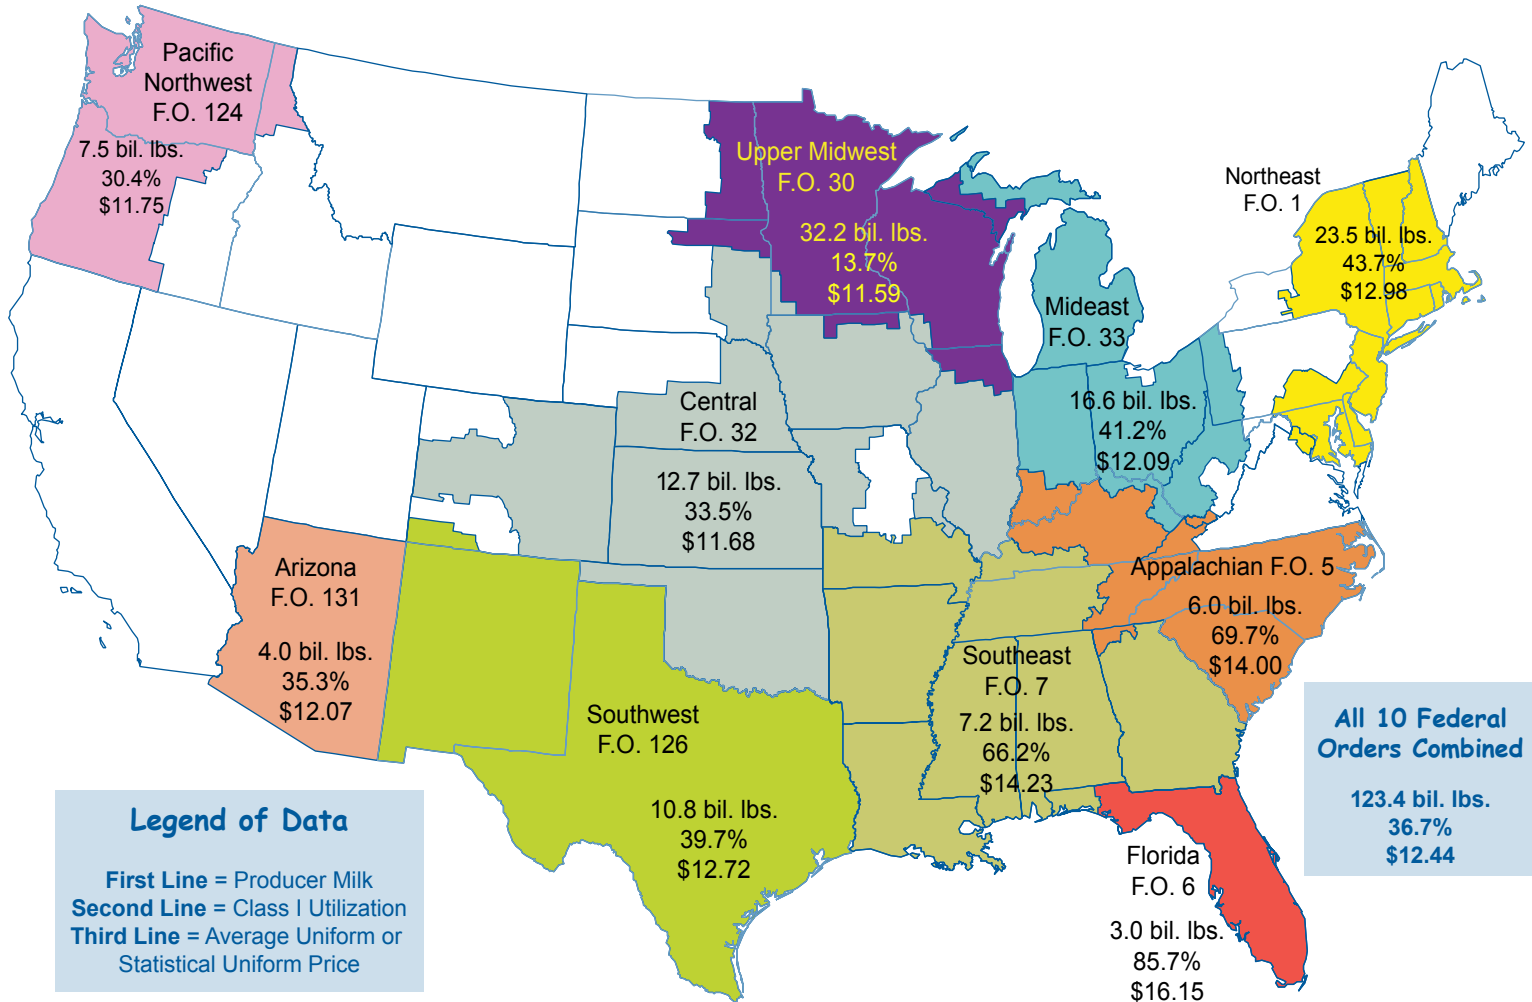

2009 Federal Order Data

Legend of Data

First Line = Producer Milk
 Second Line = Class I Utilization
 Third Line = Average Uniform or Statistical Uniform Price

All 10 Federal Orders Combined

123.4 bil. lbs.
 36.7%
 \$12.44