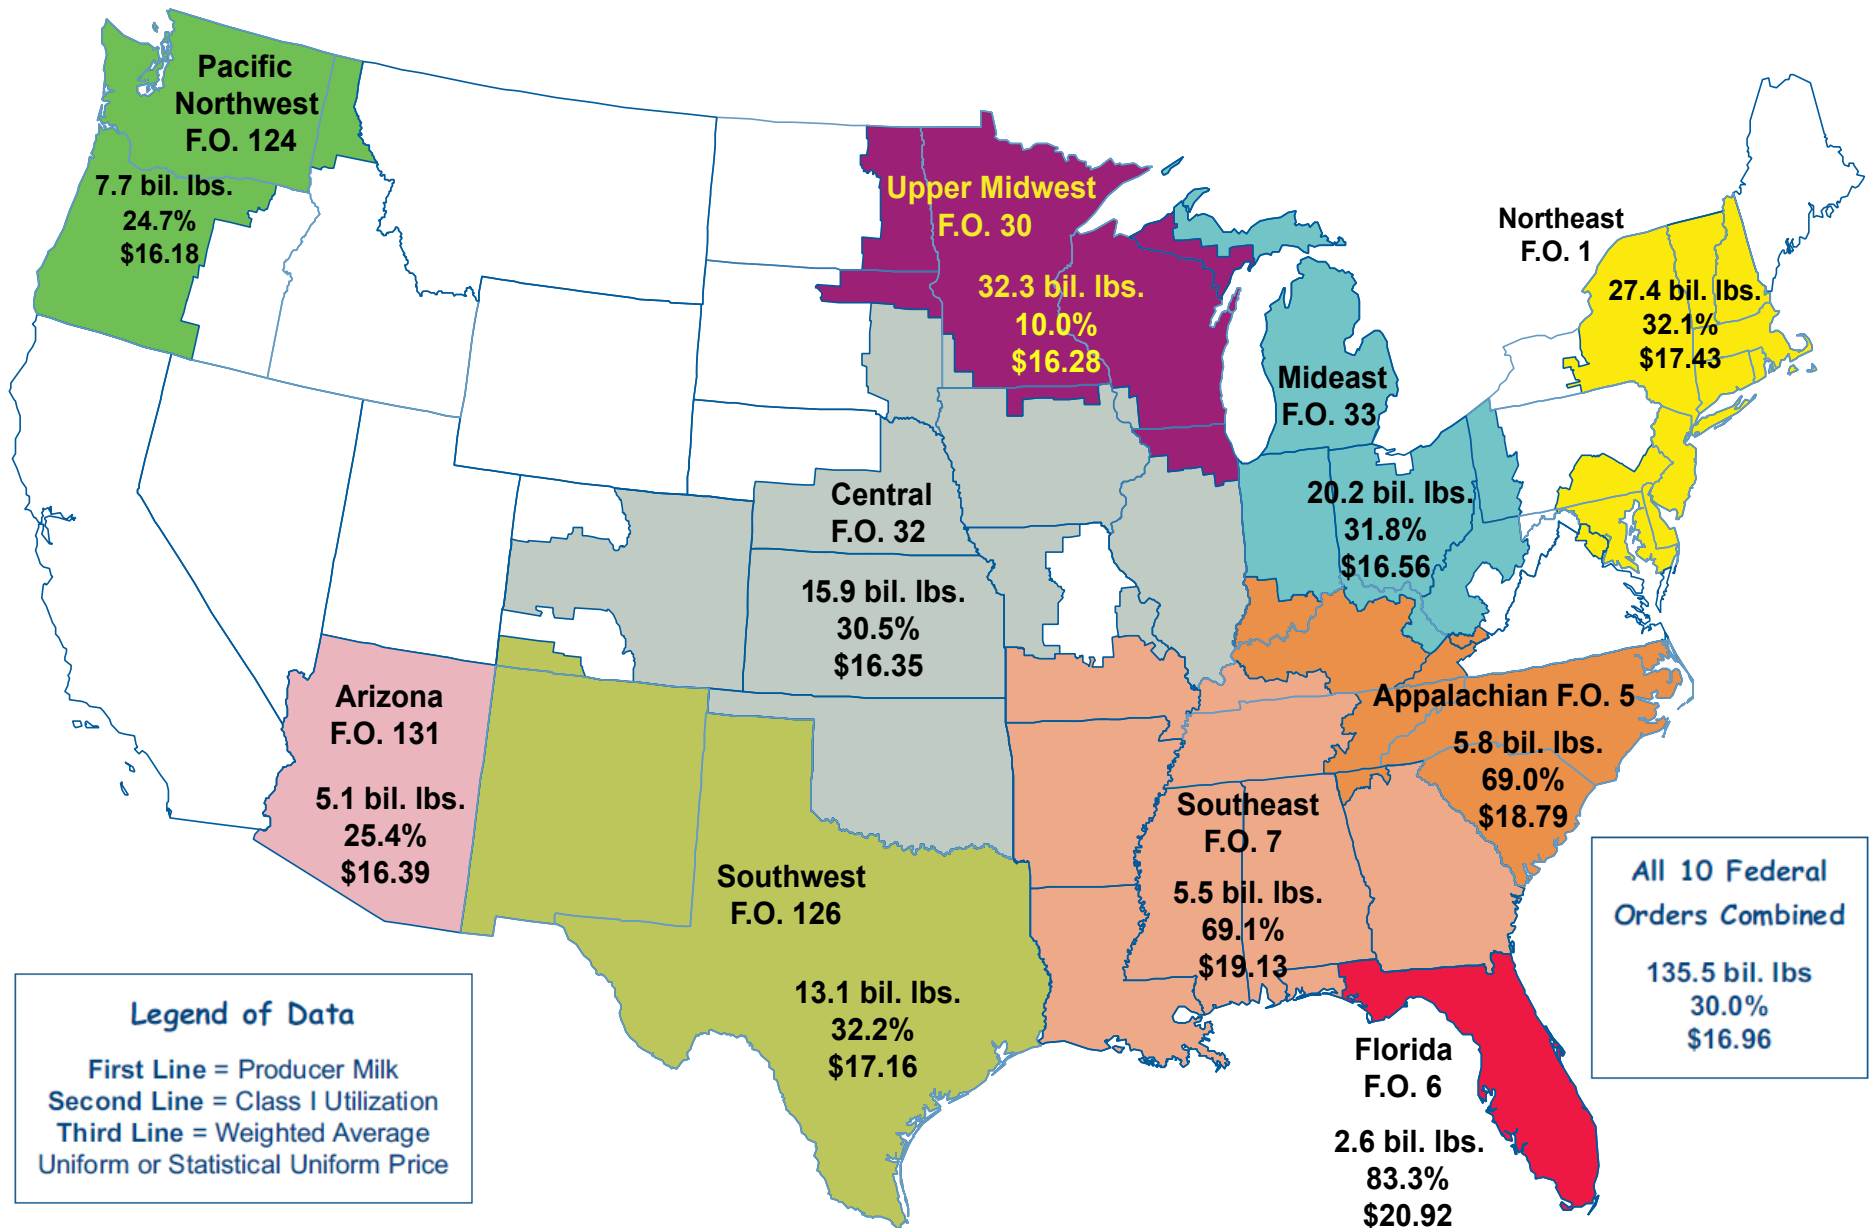

2017 Federal Order Data

Legend of Data

First Line = Producer Milk
 Second Line = Class I Utilization
 Third Line = Weighted Average Uniform or Statistical Uniform Price

All 10 Federal Orders Combined

135.5 bil. lbs
 30.0%
 \$16.96